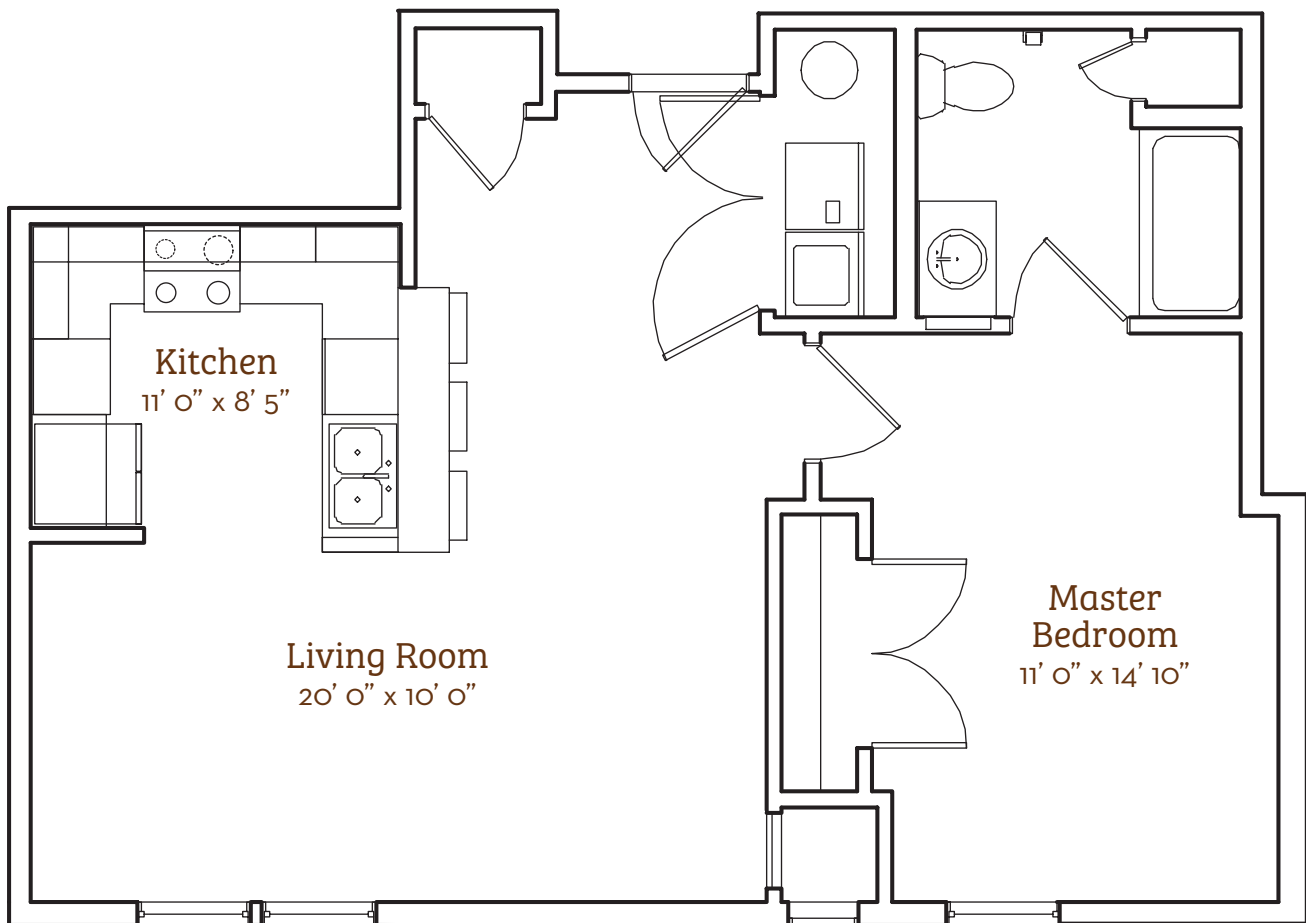

Balsam

1 Bed & 1 Bath Apartment
679 sq. ft.

40 • Givens Gerber Park

*Slight variations in floor plans may exist. Not drawn to scale.
Square footage is approximate.

Contact Us! Call (828) 771-2207 or visit givensgerberpark.org.