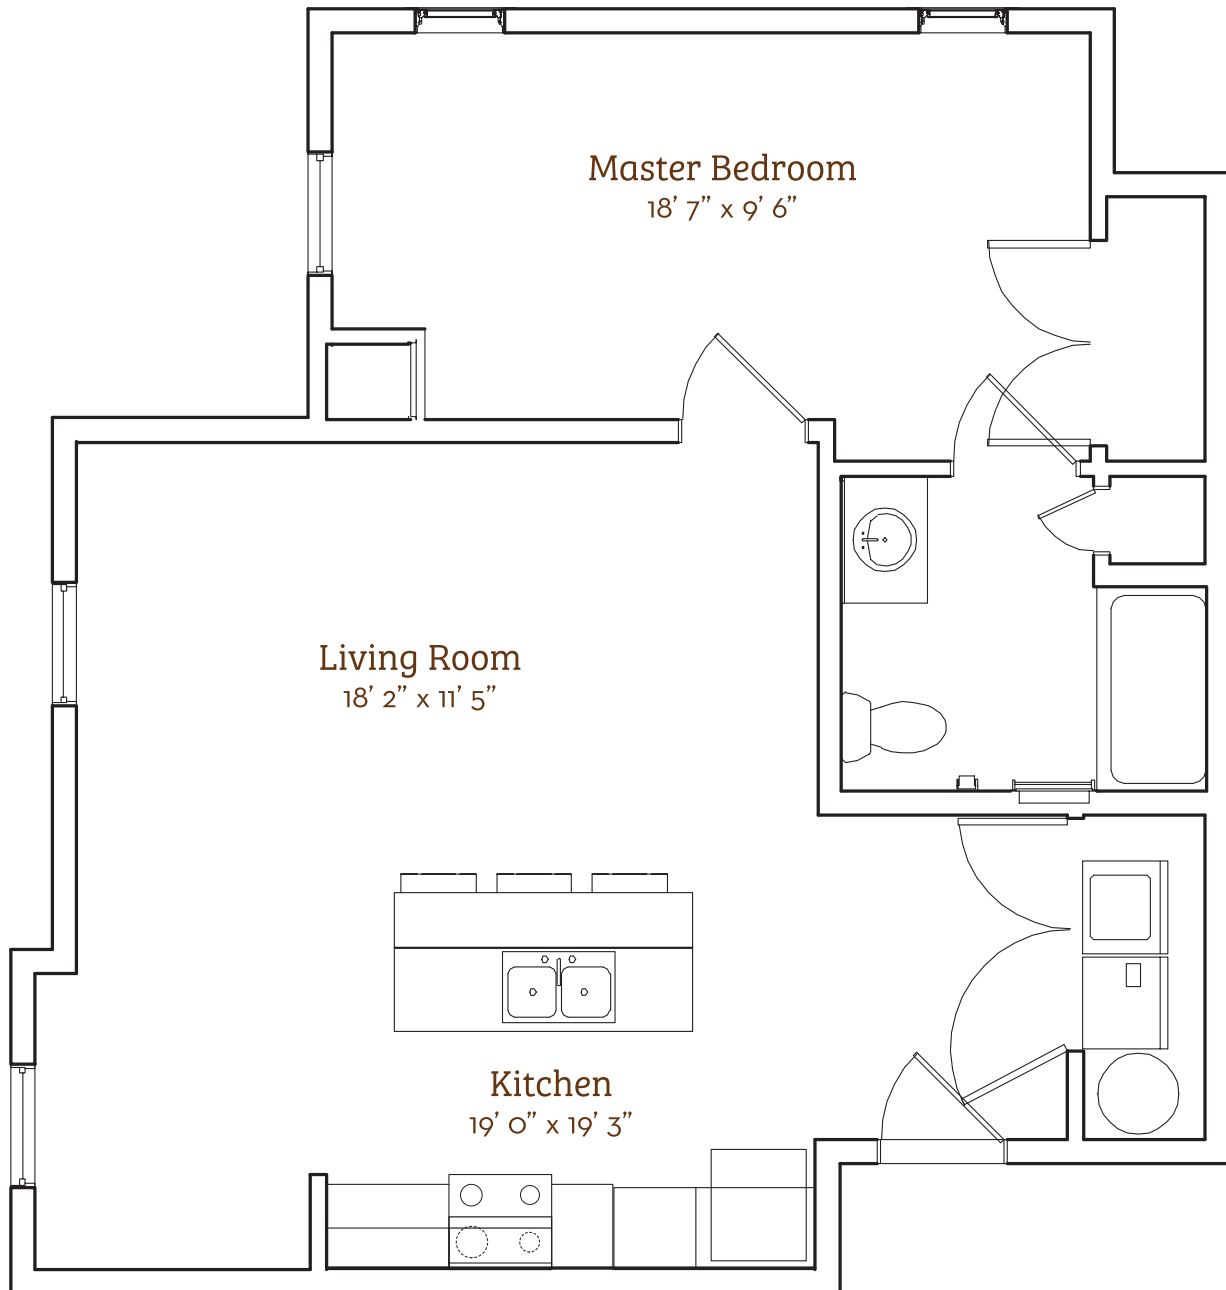

# Bismark

1 Bed & 1 Bath Apartment  
732 sq. ft.

50 • Givens Gerber Park

*Slight variations in floor plans may exist. Not drawn to scale.  
\*Square footage is approximate.*

*Contact Us!* Call (828) 771-2207 or visit [givensgerberpark.org](http://givensgerberpark.org).