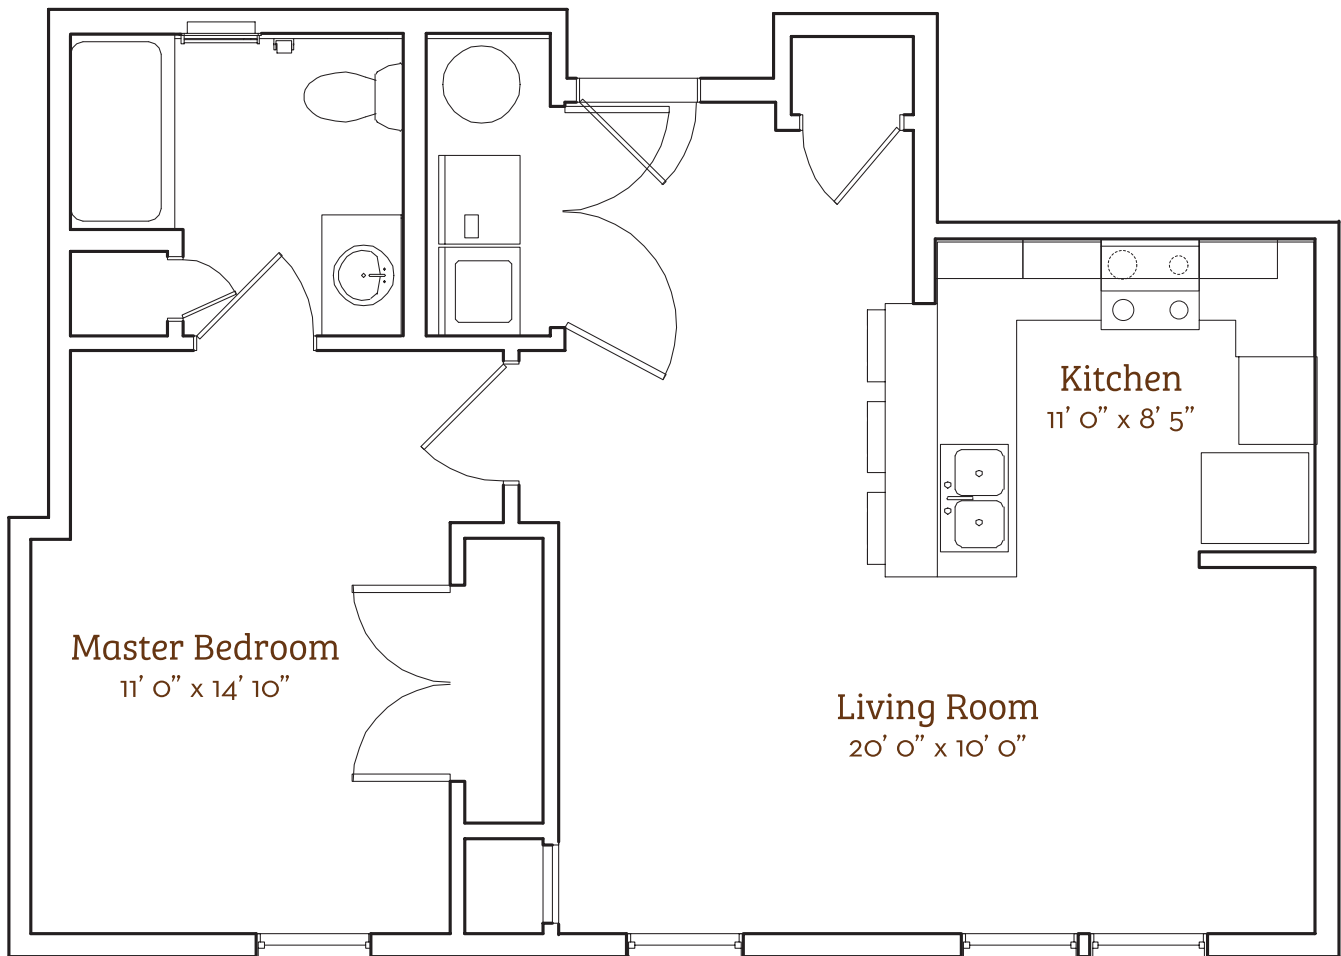

Delbush

1 Bed & 1 Bath Apartment
676 sq. ft.

50 • Givens Gerber Park

*Slight variations in floor plans may exist. Not drawn to scale.
Square footage is approximate.

Contact Us! Call (828) 771-2207 or visit givensgerberpark.org.