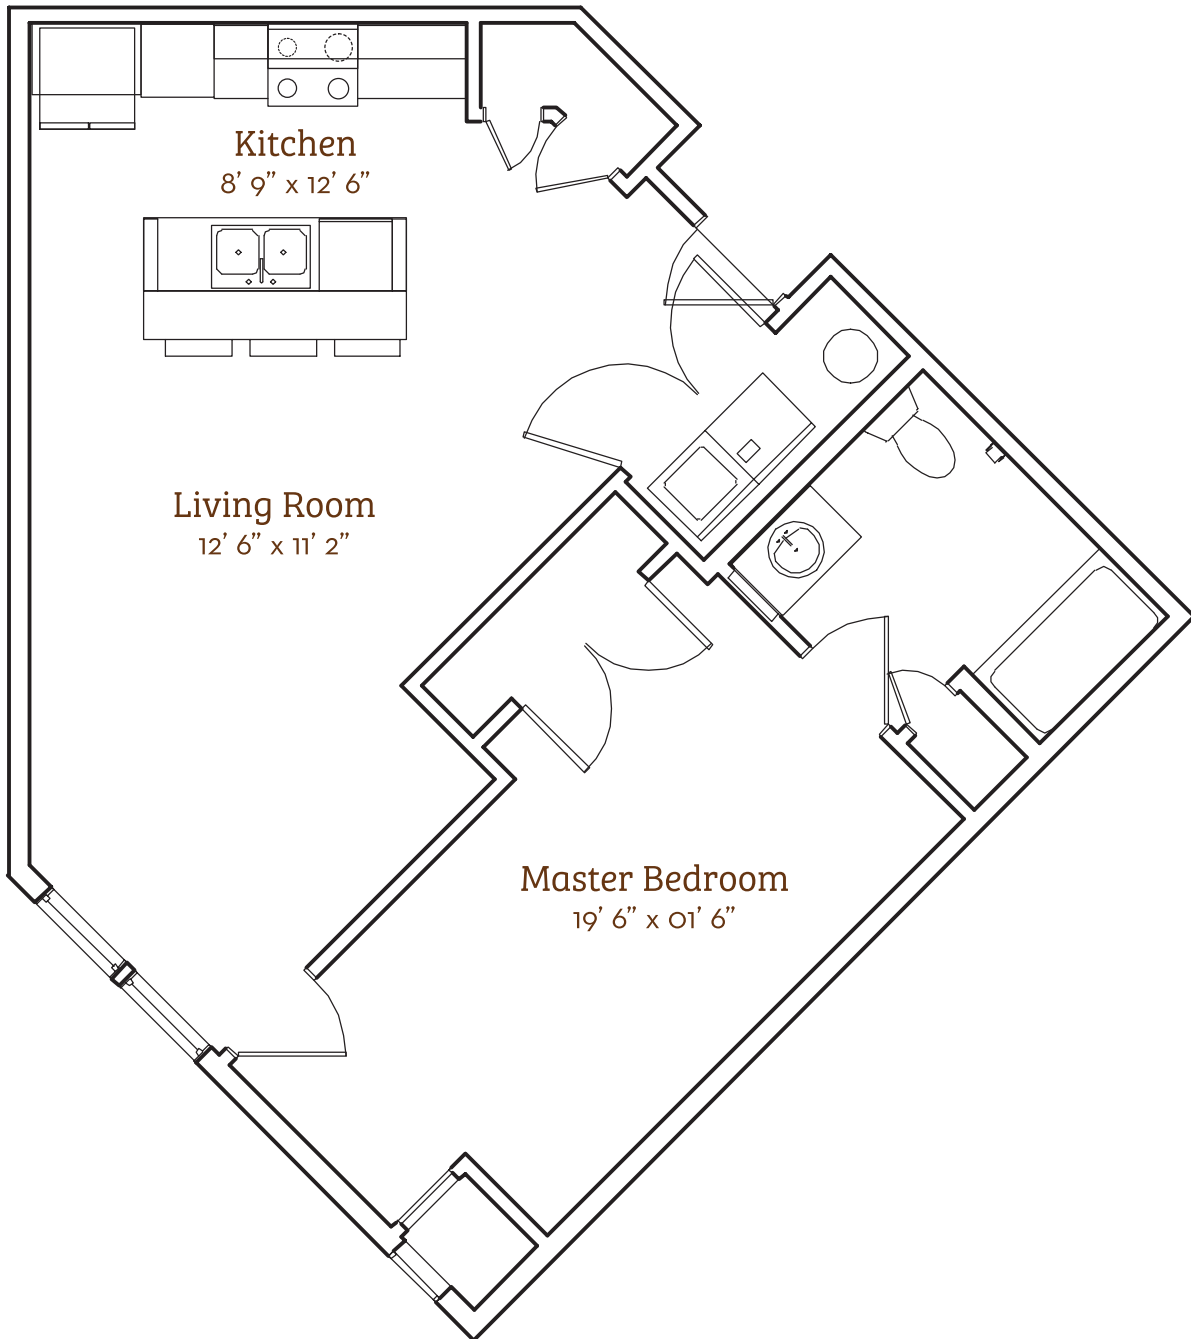

Florina

1 Bed & 1 Bath Apartment
711 sq. ft.

40 • Givens Gerber Park

*Slight variations in floor plans may exist. Not drawn to scale.
Square footage is approximate.

Contact Us! Call (828) 771-2207 or visit givensgerberpark.org.