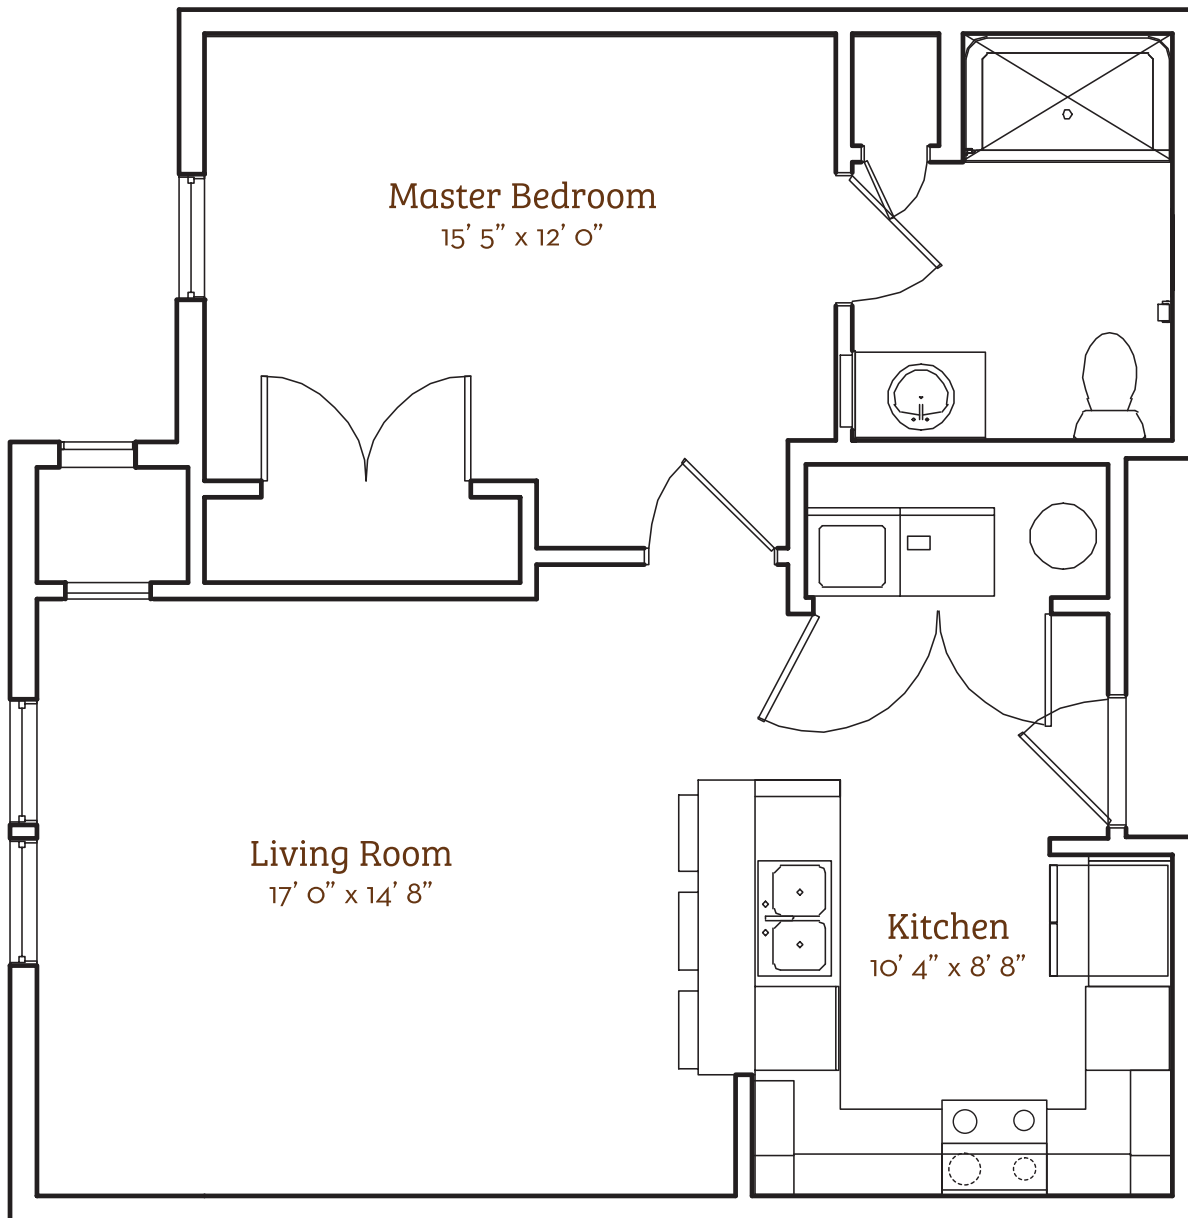

Gala

1 Bed & 1 Bath Apartment
689 sq. ft.

40 • Givens Gerber Park

*Slight variations in floor plans may exist. Not drawn to scale.
Square footage is approximate.

Contact Us! Call (828) 771-2207 or visit givensgerberpark.org.