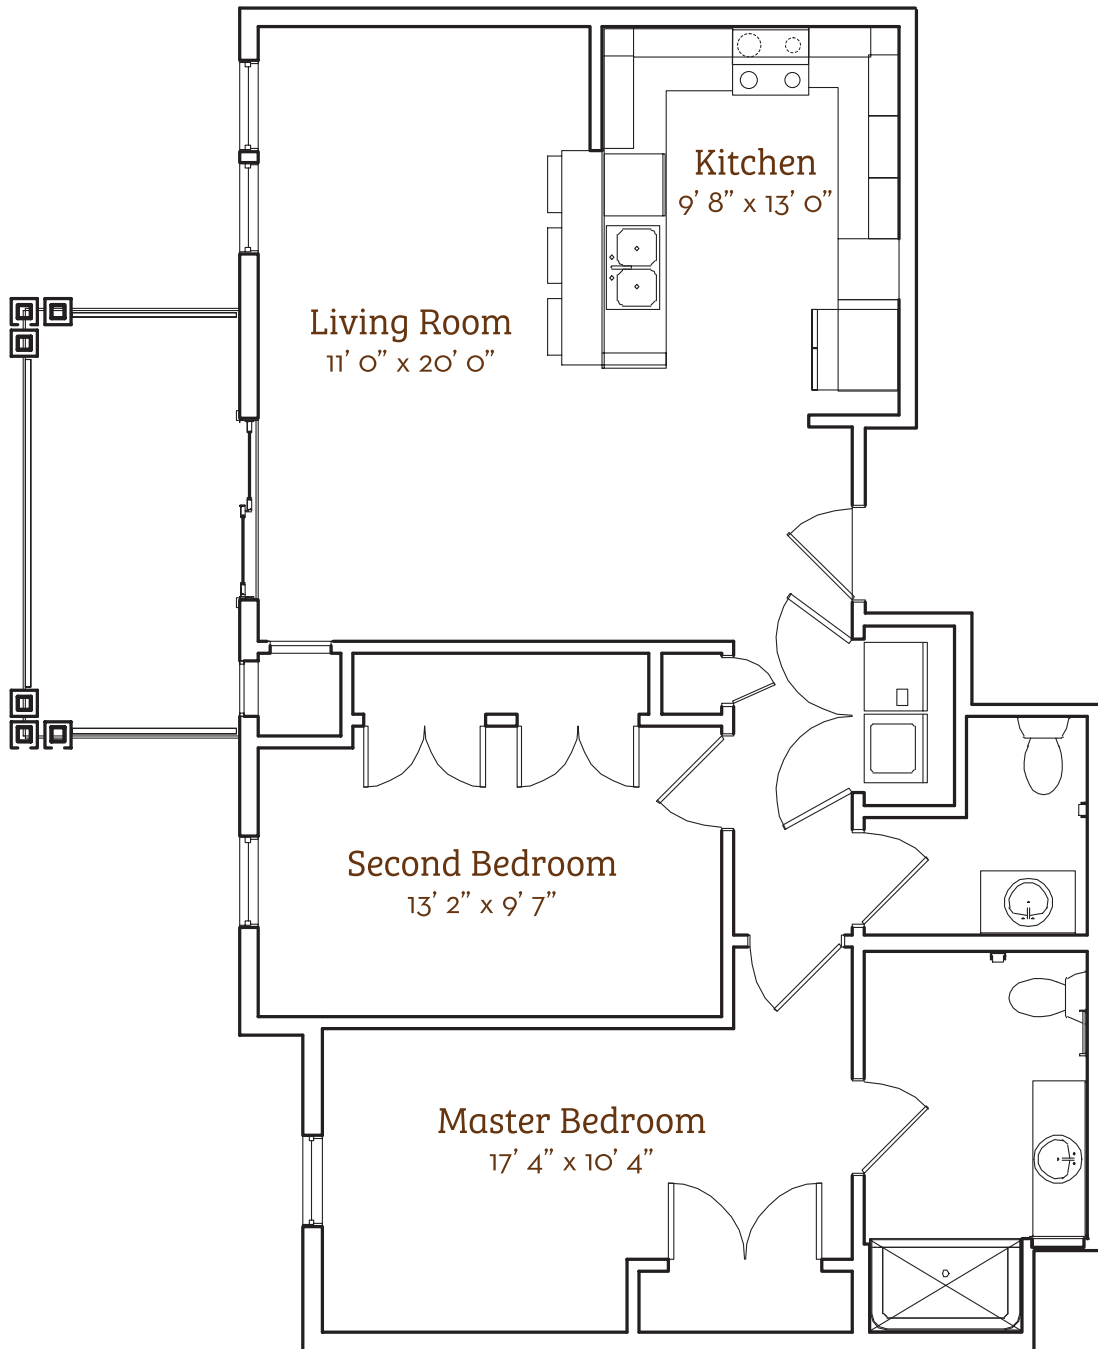

Melrose

2 Bed & 1.5 Bath Apartment
987 sq. ft.

40 • Givens Gerber Park

*Slight variations in floor plans may exist. Not drawn to scale.
Square footage is approximate.

Contact Us! Call (828) 771-2207 or visit givensgerberpark.org.