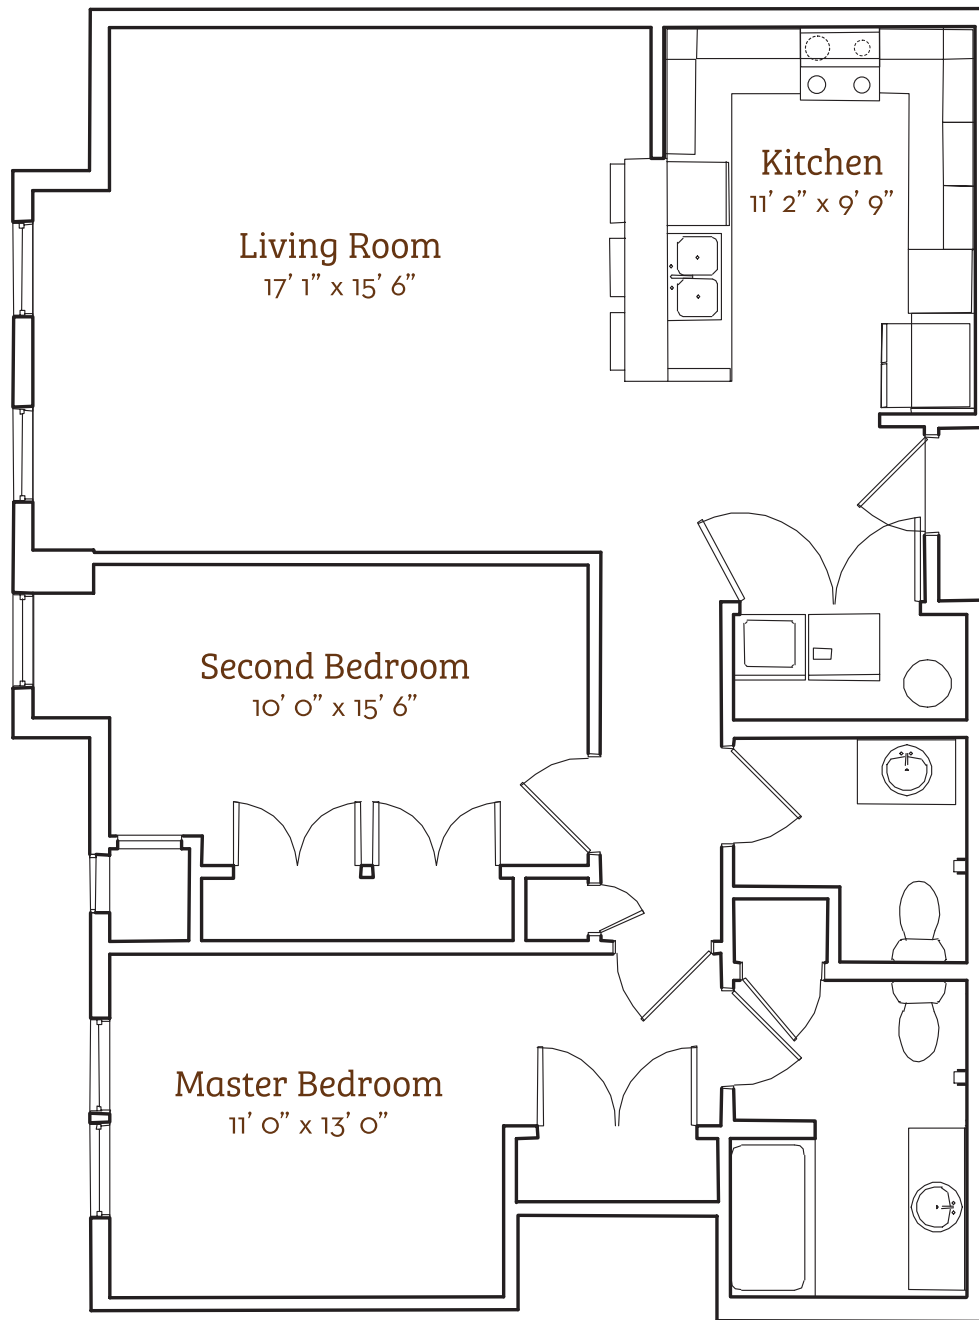

Parkland

2 Bed & 1.5 Bath Apartment
1088 sq. ft.

40 • Givens Gerber Park

*Slight variations in floor plans may exist. Not drawn to scale.
Square footage is approximate.

Contact Us! Call (828) 771-2207 or visit givensgerberpark.org.