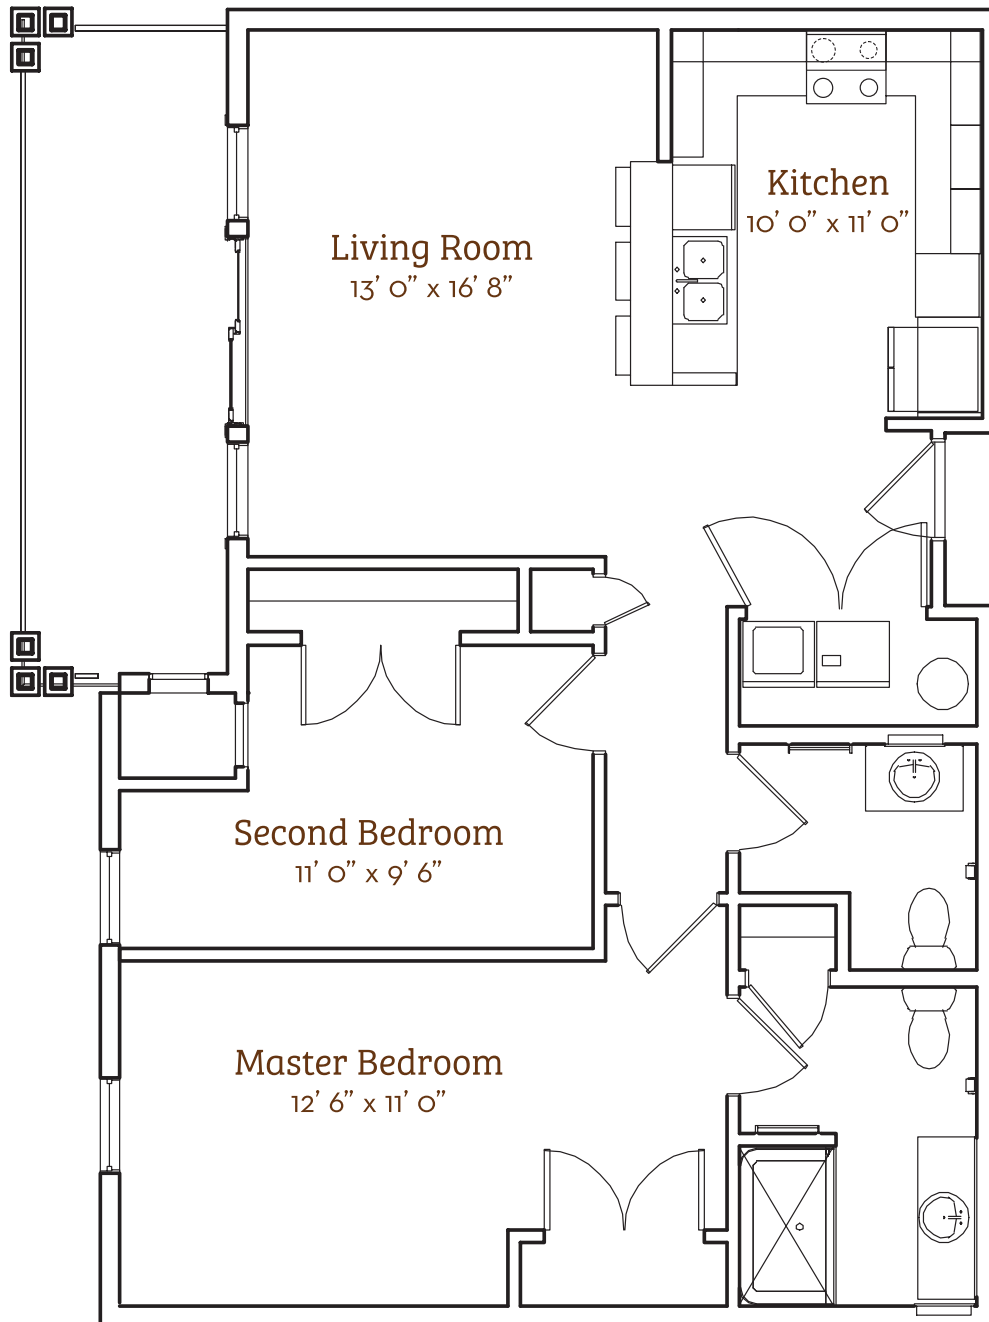

Stayman

2 Bed & 1.5 Bath Apartment
982 sq. ft.

40 • Givens Gerber Park

Slight variations in floor plans may exist. Not drawn to scale.
*Square footage is approximate.

Contact Us! Call (828) 771-2207 or visit givensgerberpark.org.