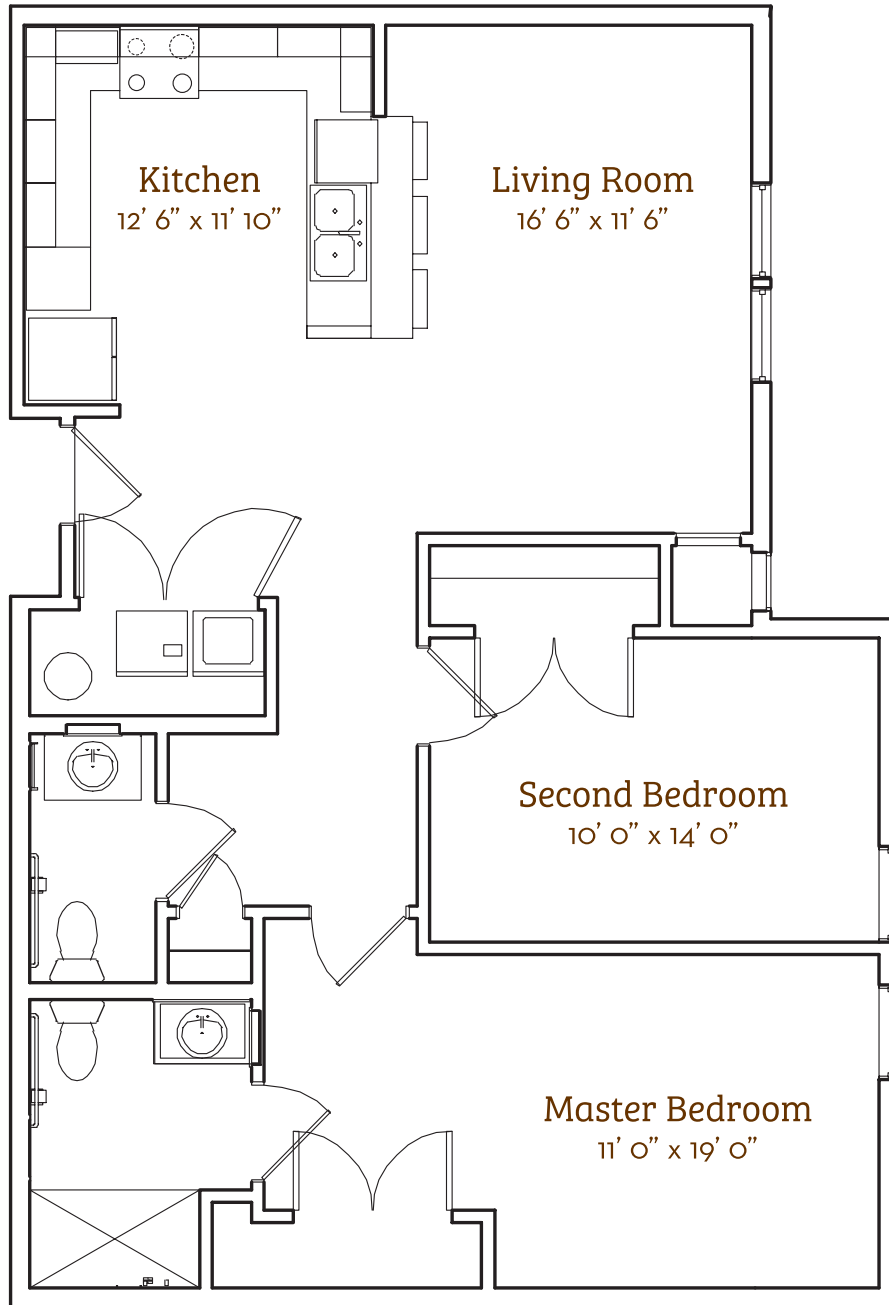

Baldwin

2 Bed & 1.5 Bath Apartment
982 sq. ft.

Givens
GERBER
PARK

40 • Givens Gerber Park

*Slight variations in floor plans may exist. Not drawn to scale.

Contact Us! Call (828) 771-2207 or visit givensgerberpark.org.