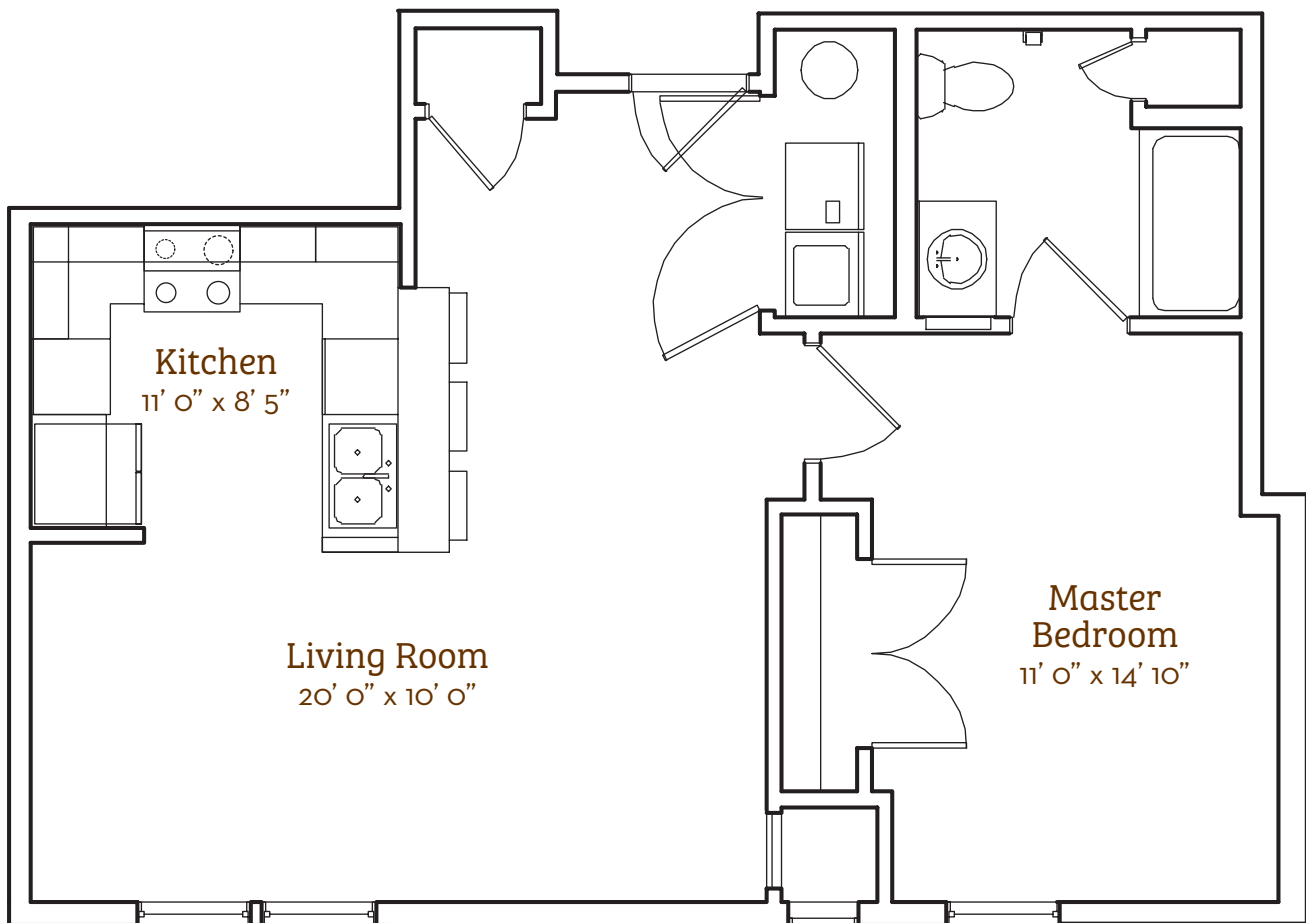

Balsam

1 Bed & 1 Bath Apartment
679 sq. ft.

40 • Givens Gerber Park

*Slight variations in floor plans may exist. Not drawn to scale.

Contact Us! Call (828) 771-2207 or visit givensgerberpark.org.