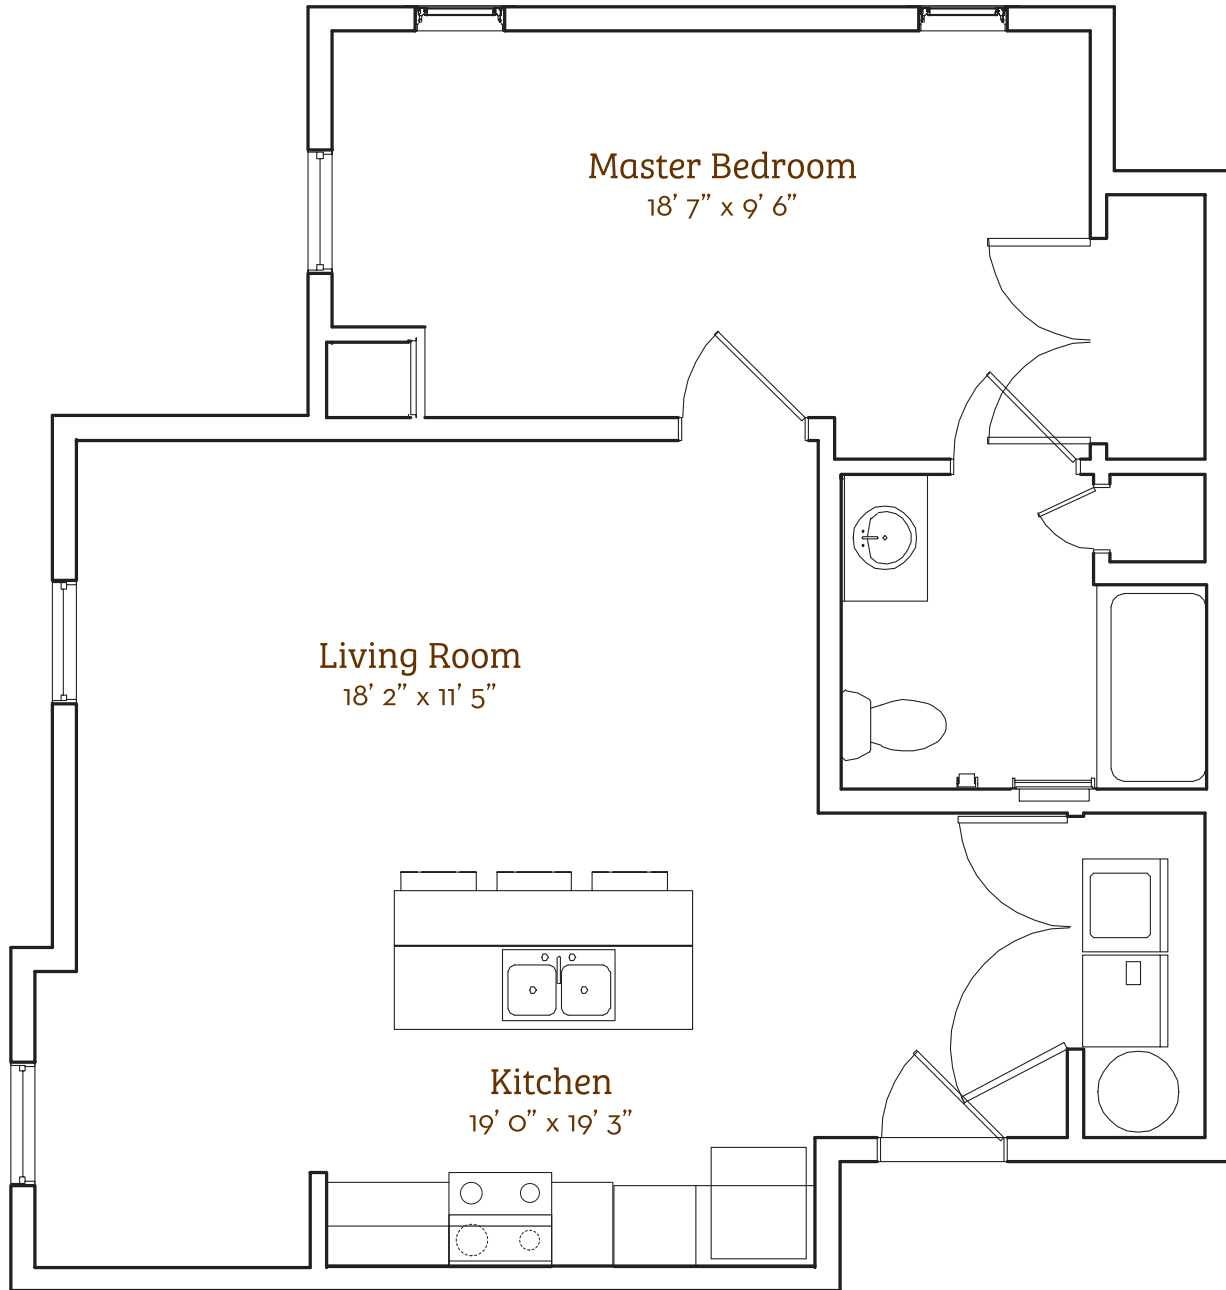

Bismark

1 Bed & 1 Bath Apartment
732 sq. ft.

Givens
GERBER
PARK

50 • Givens Gerber Park

**Slight variations in floor plans may exist. Not drawn to scale.*

Contact Us! Call (828) 771-2207 or visit givensgerberpark.org.