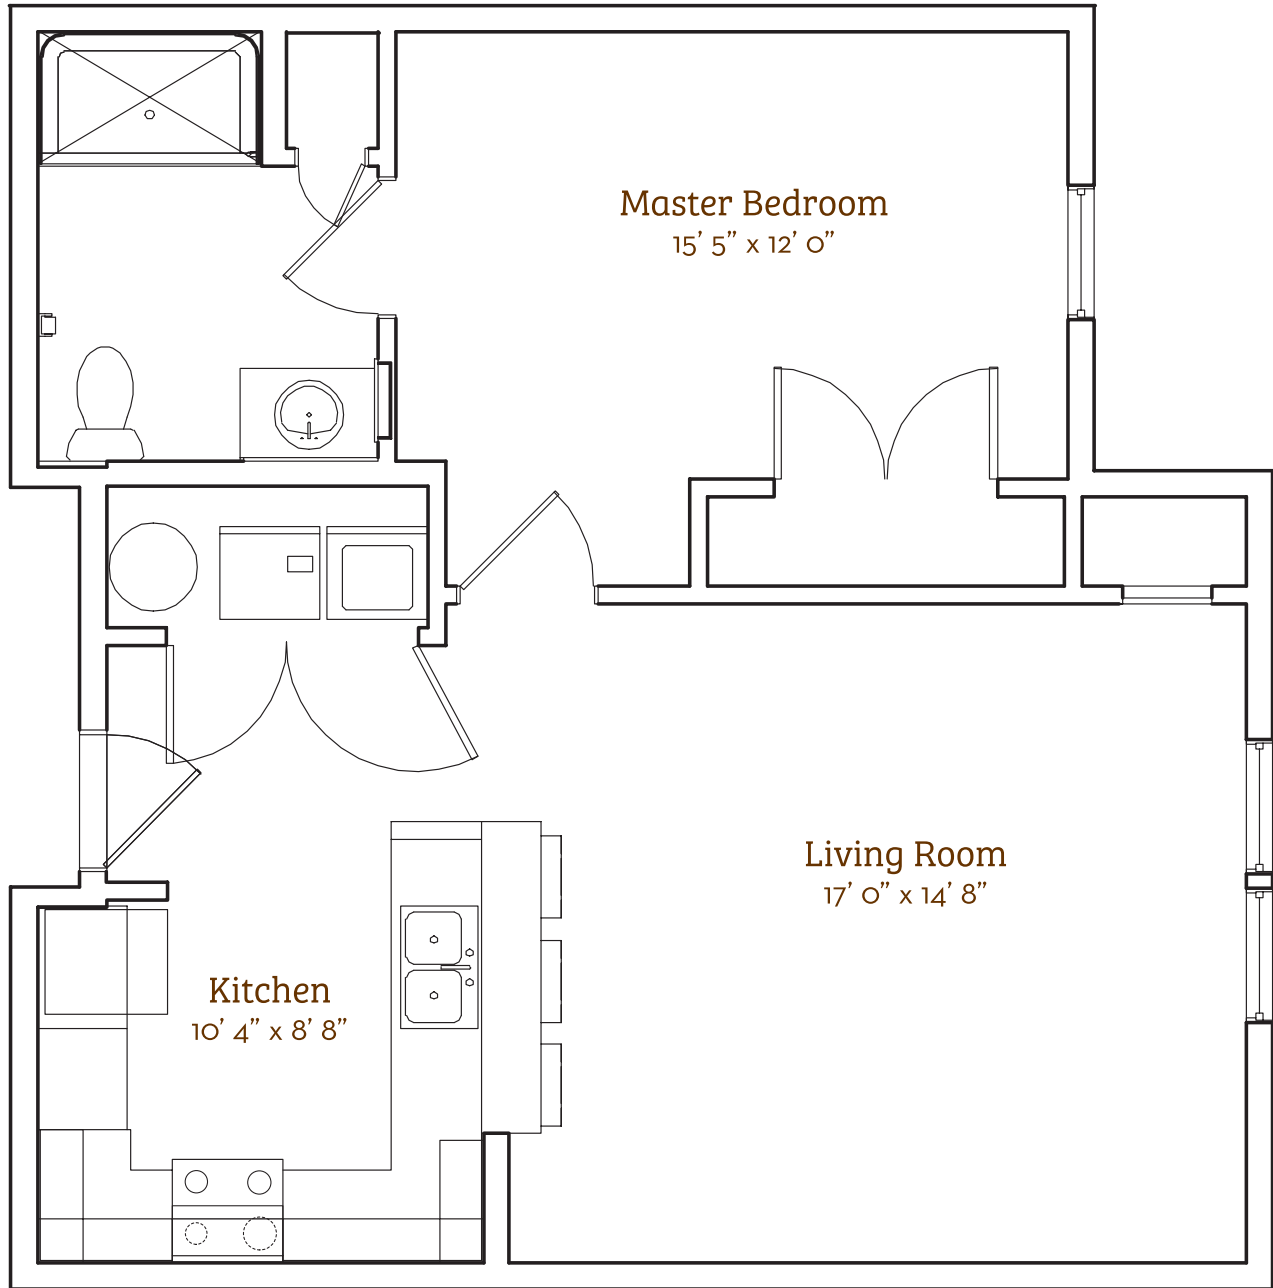

Braeburn

1 Bed & 1 Bath Apartment
687 sq. ft.

50 • Givens Gerber Park

*Slight variations in floor plans may exist. Not drawn to scale.

Contact Us! Call (828) 771-2207 or visit givensgerberpark.org.