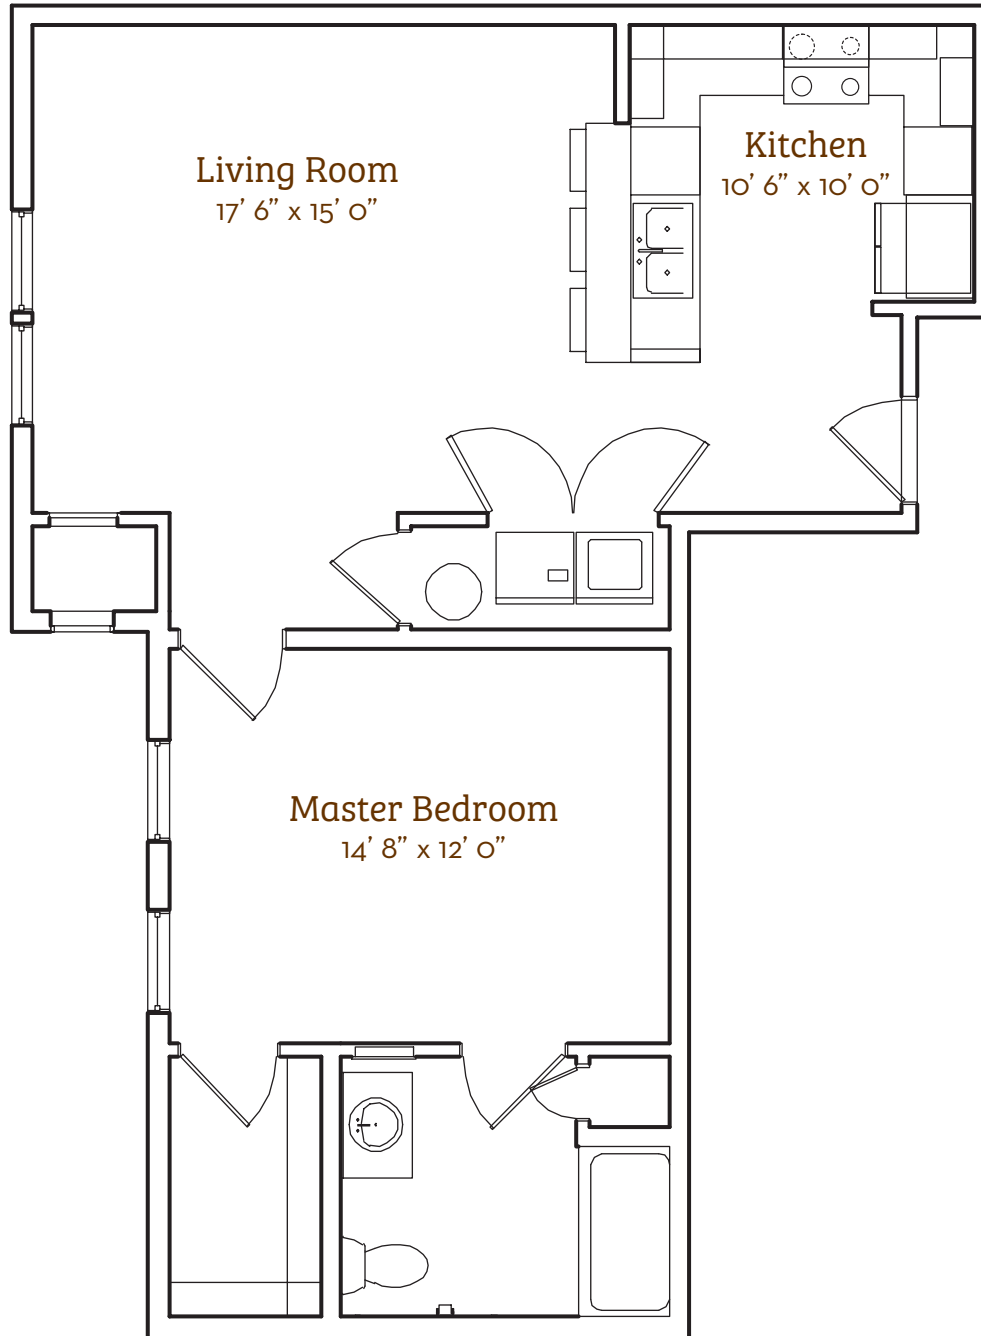

Cameo

1 Bed & 1 Bath Apartment
733 sq. ft.

40 • Givens Gerber Park

*Slight variations in floor plans may exist. Not drawn to scale.

Contact Us! Call (828) 771-2207 or visit givensgerberpark.org.