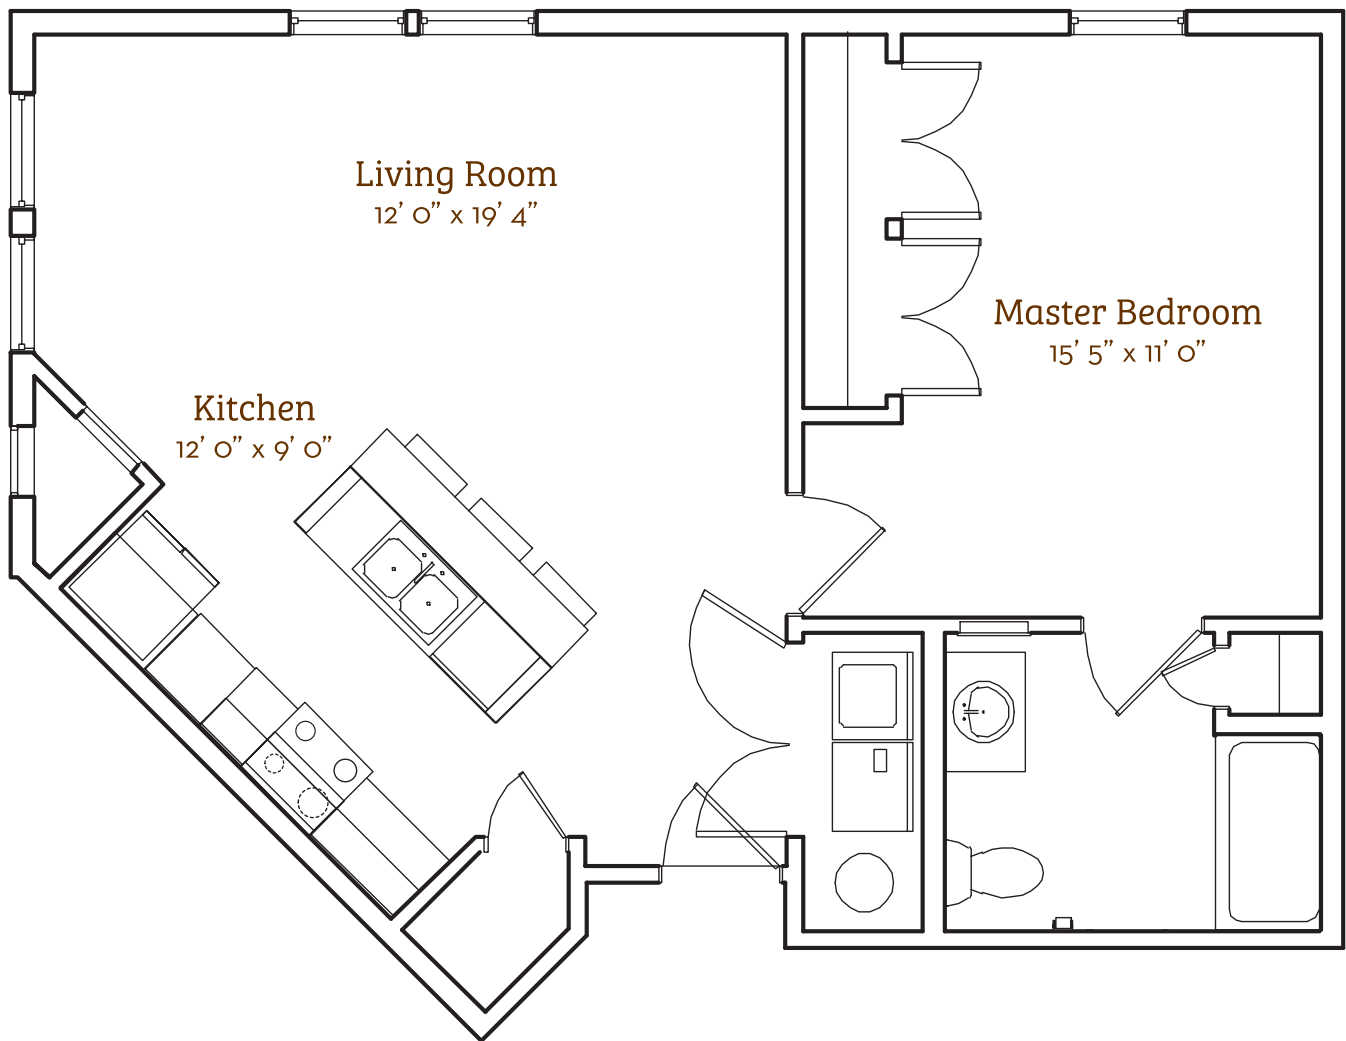

Crispin

1 Bed & 1 Bath Apartment
703 sq. ft.

Givens
GERBER
PARK

40 • Givens Gerber Park

**Slight variations in floor plans may exist. Not drawn to scale.*

Contact Us! Call (828) 771-2207 or visit givensgerberpark.org.