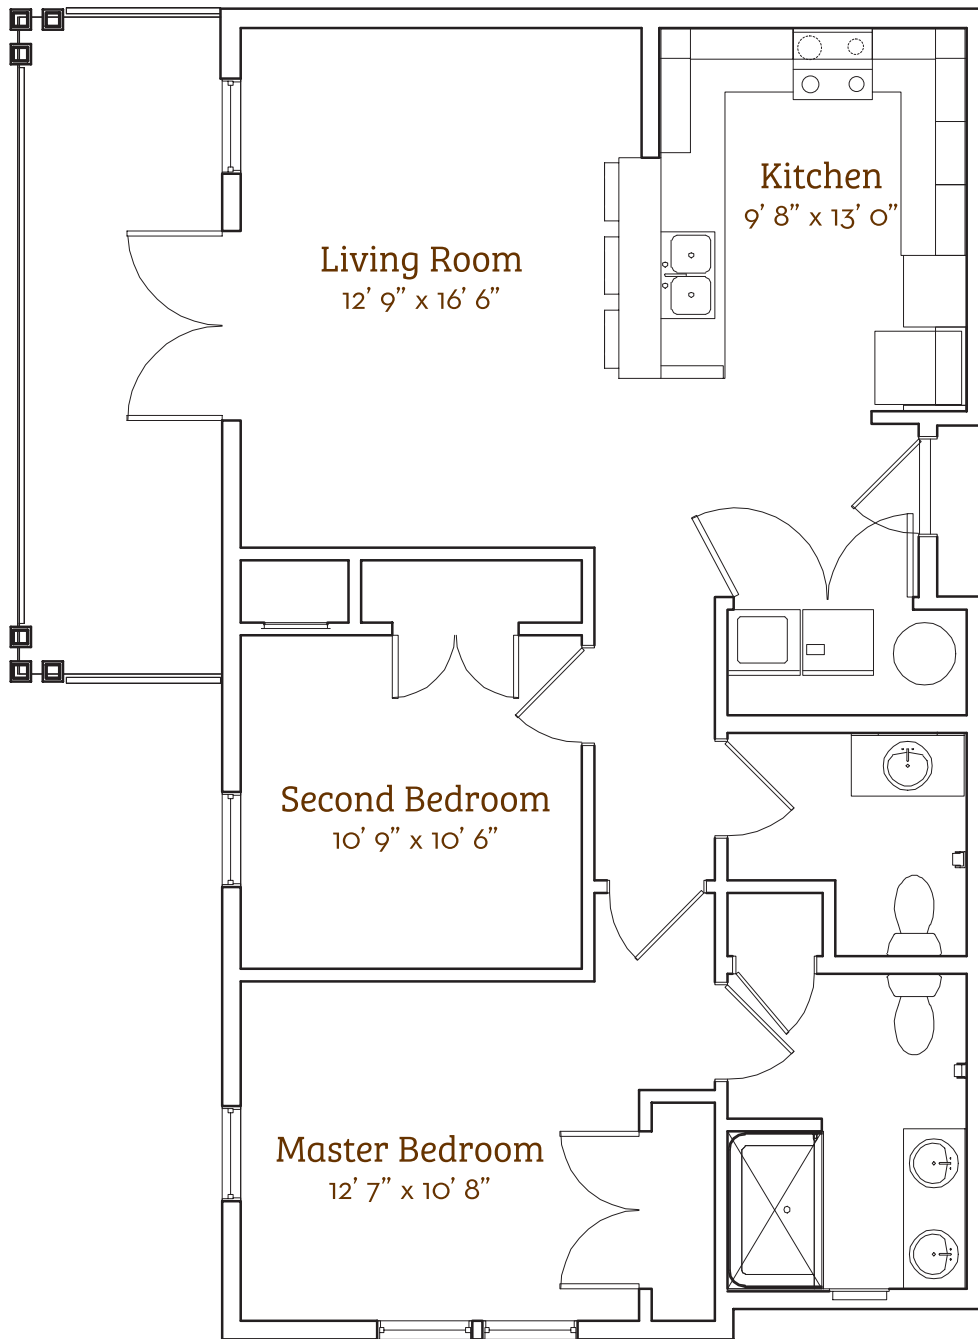

Falstaff

2 Bed & 1.5 Bath Apartment
922 sq. ft.

50 • Givens Gerber Park

**Slight variations in floor plans may exist. Not drawn to scale.*

Contact Us! Call (828) 771-2207 or visit givensgerberpark.org.