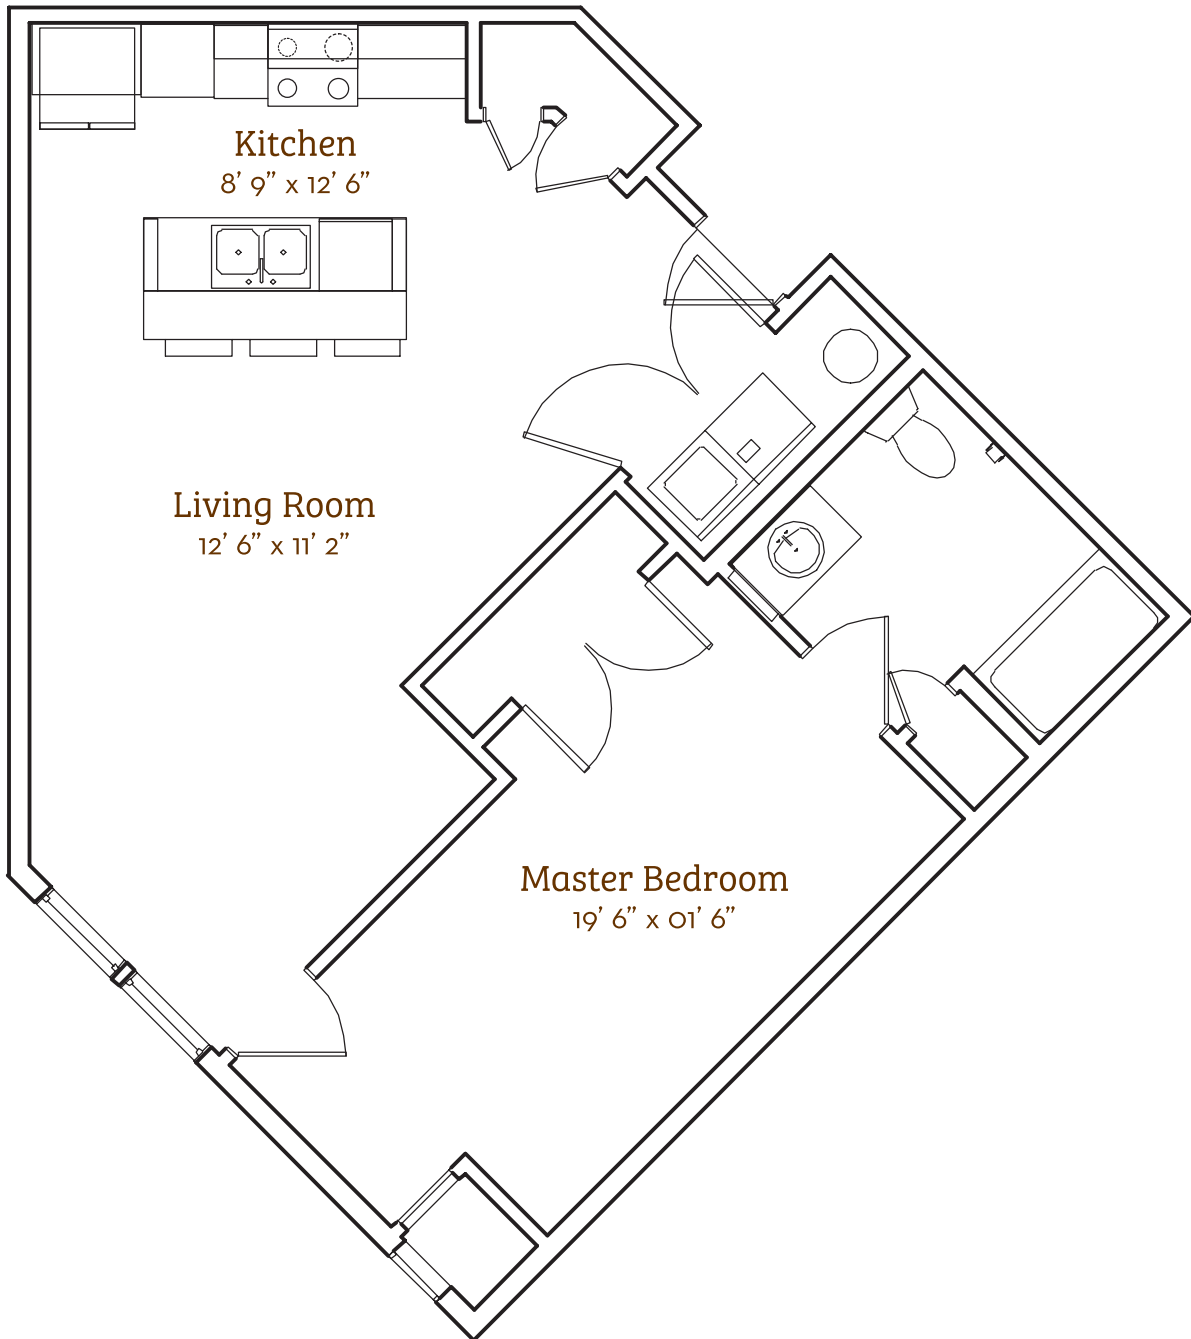

Florina

1 Bed & 1 Bath Apartment
711 sq. ft.

40 • Givens Gerber Park

*Slight variations in floor plans may exist. Not drawn to scale.

Contact Us! Call (828) 771-2207 or visit givensgerberpark.org.