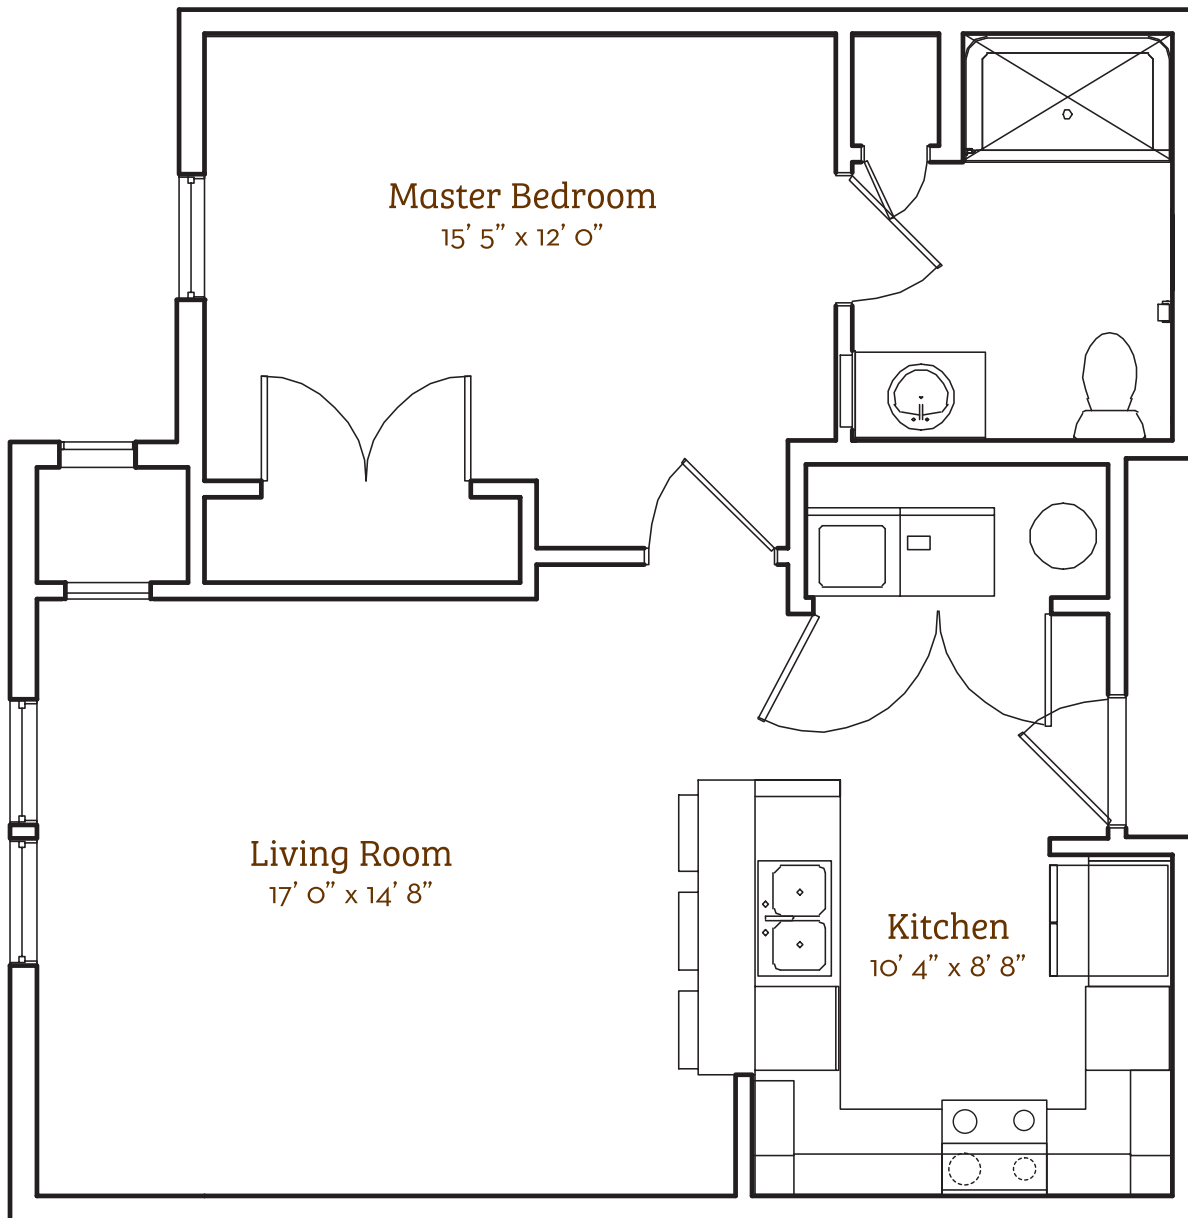

# Gala

1 Bed & 1 Bath Apartment  
689 sq. ft.

40 • Givens Gerber Park

\*Slight variations in floor plans may exist. Not drawn to scale.

Contact Us! Call (828) 771-2207 or visit [givensgerberpark.org](http://givensgerberpark.org).