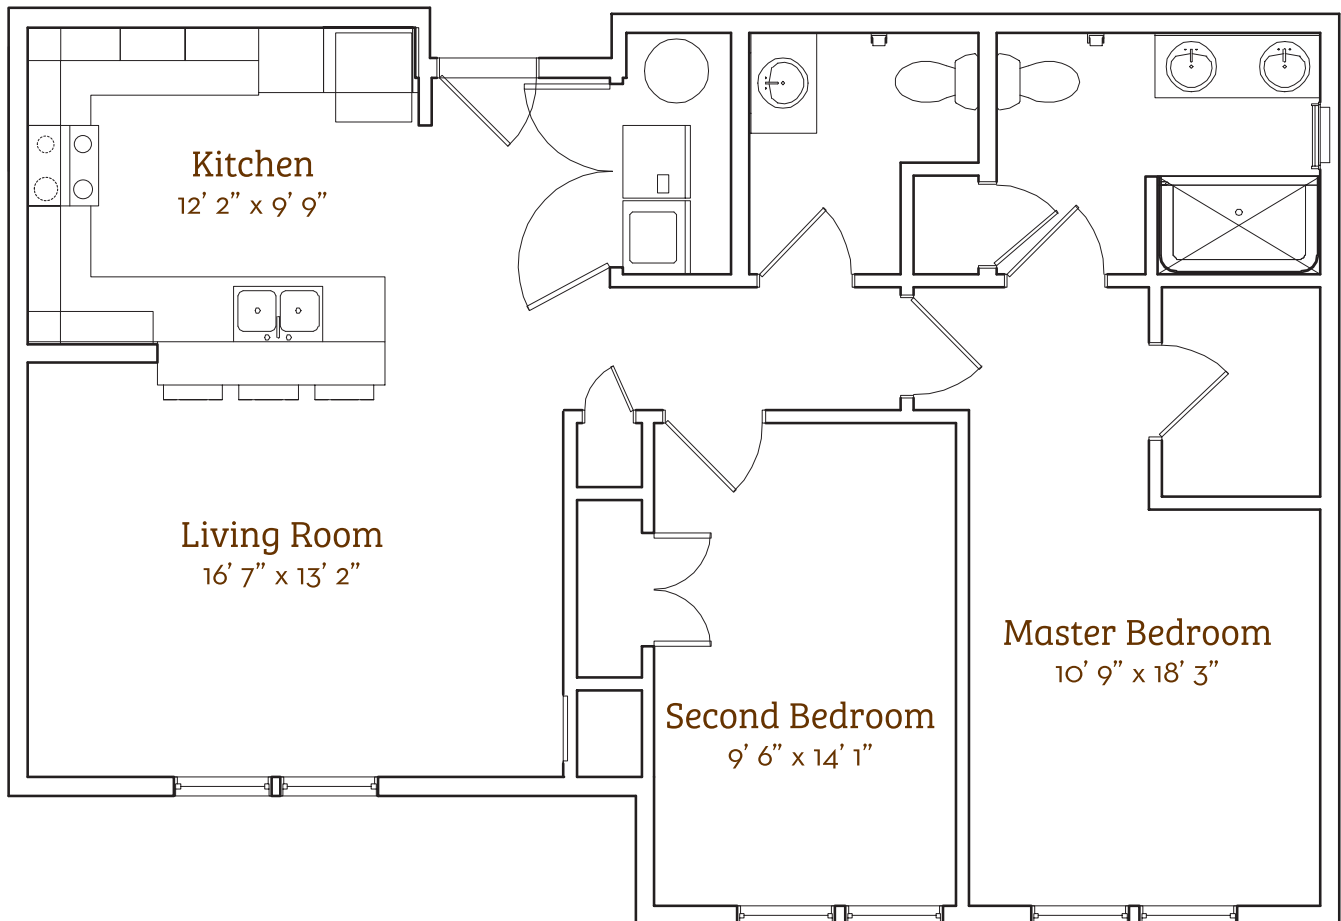

# Garland

2 Bed & 1.5 Bath Apartment  
988 sq. ft.

50 • Givens Gerber Park

\*Slight variations in floor plans may exist. Not drawn to scale.

Contact Us! Call (828) 771-2207 or visit [givensgerberpark.org](http://givensgerberpark.org).