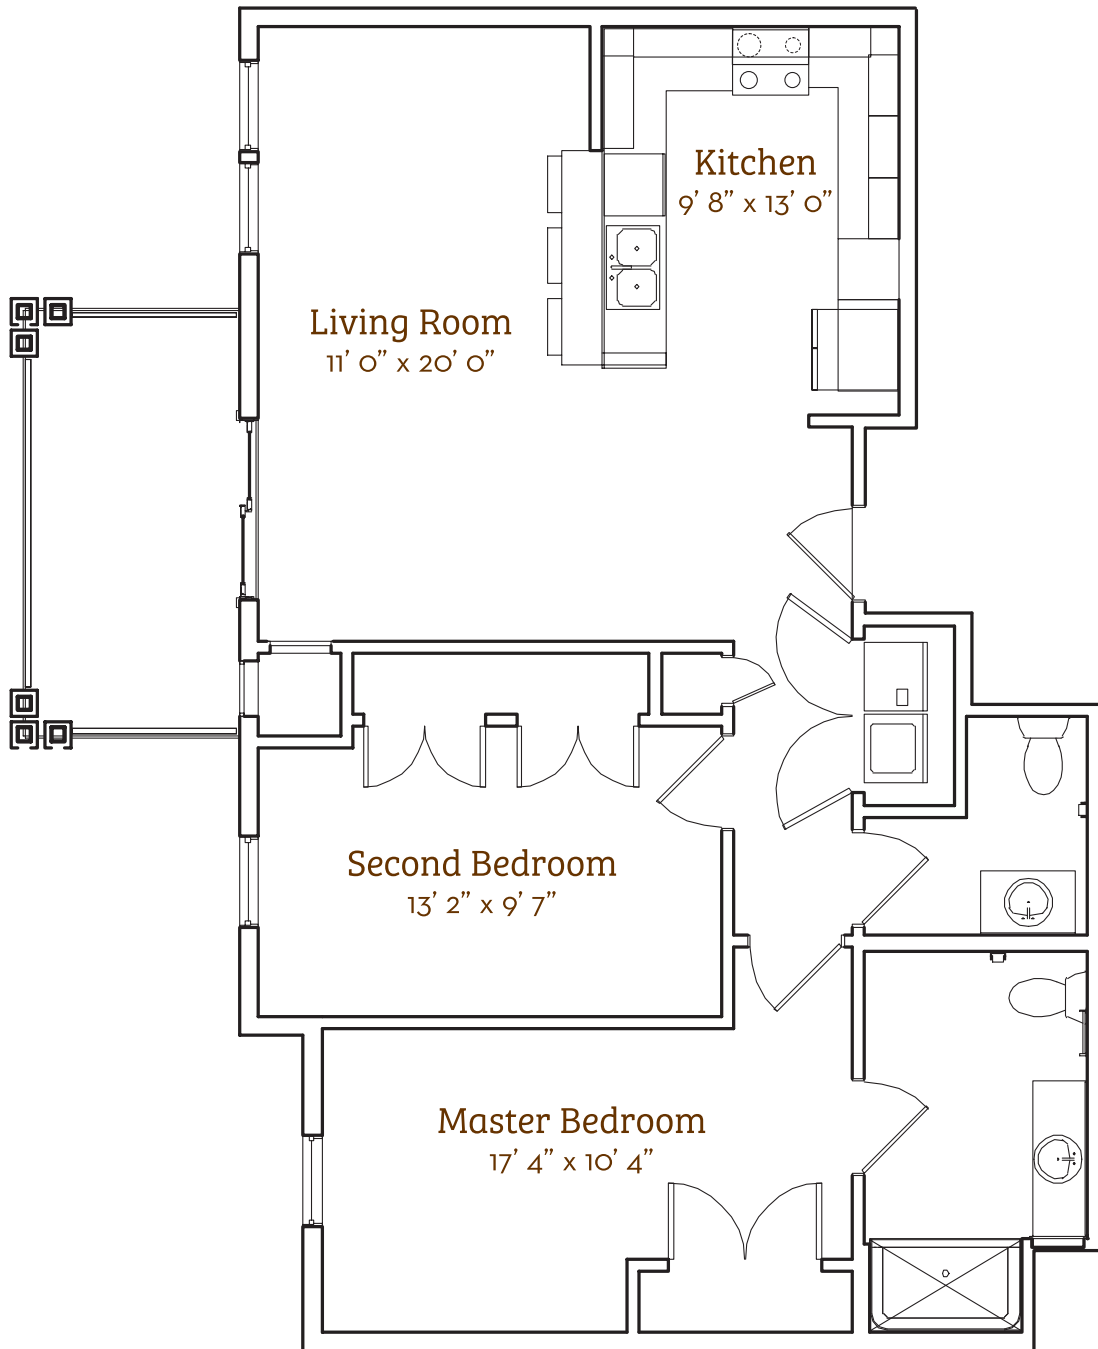

# Melrose

2 Bed & 1.5 Bath Apartment  
987 sq. ft.

40 • Givens Gerber Park

\*Slight variations in floor plans may exist. Not drawn to scale.

Contact Us! Call (828) 771-2207 or visit [givensgerberpark.org](http://givensgerberpark.org).