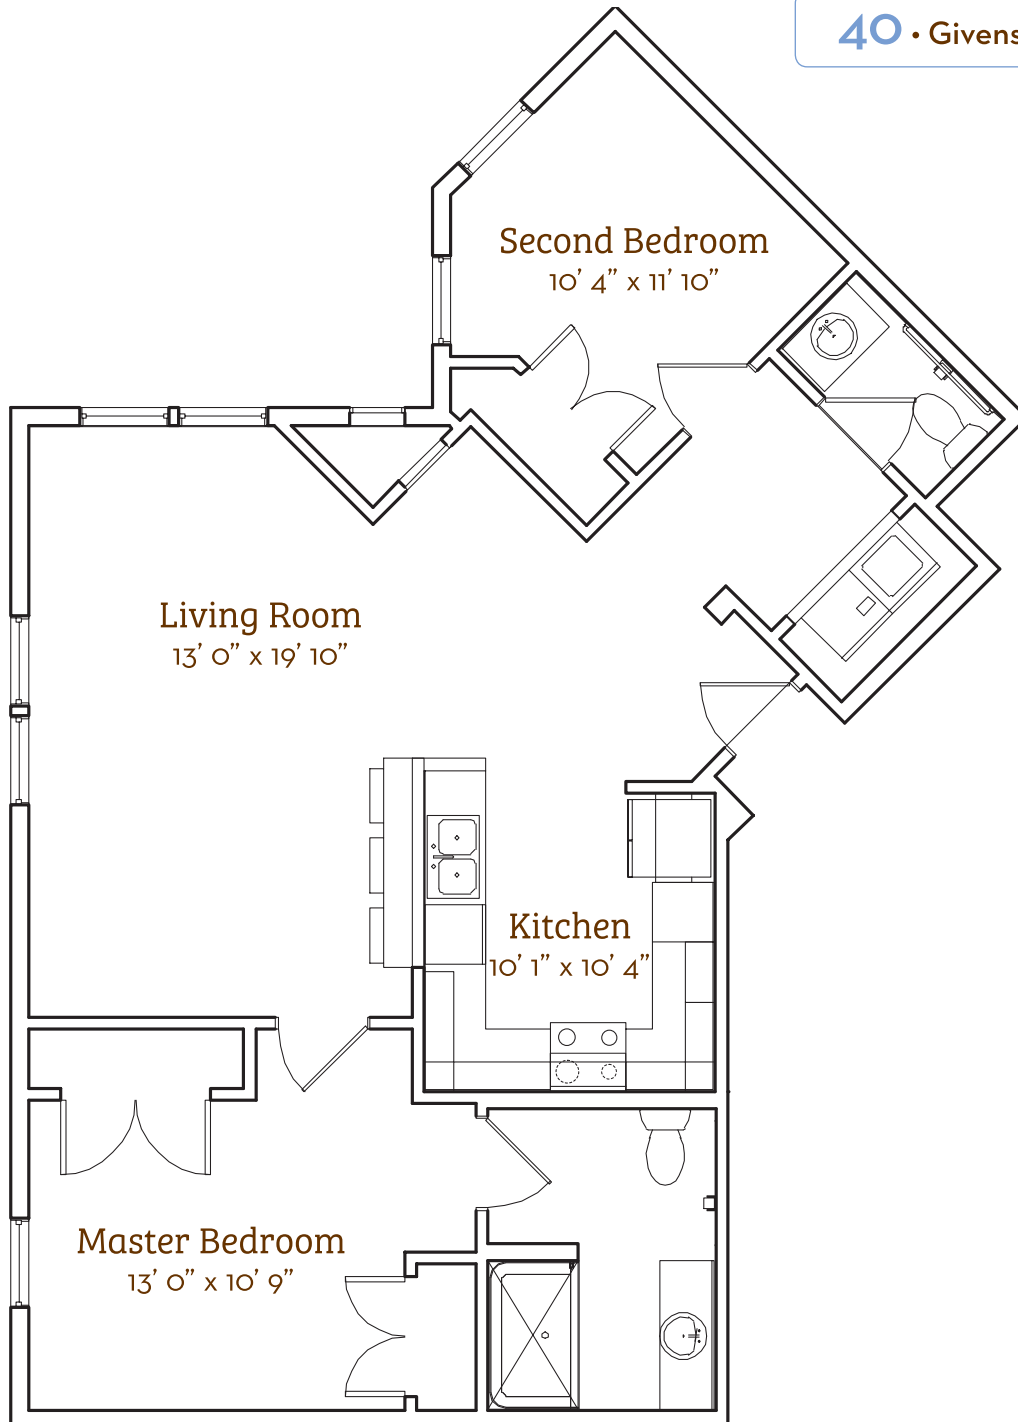

Meridian

2 Bed & 1.5 Bath Apartment
987 sq. ft.

Givens
GERBER
PARK

40 • Givens Gerber Park

*Slight variations in floor plans may exist. Not drawn to scale.

Contact Us! Call (828) 771-2207 or visit givensgerberpark.org.