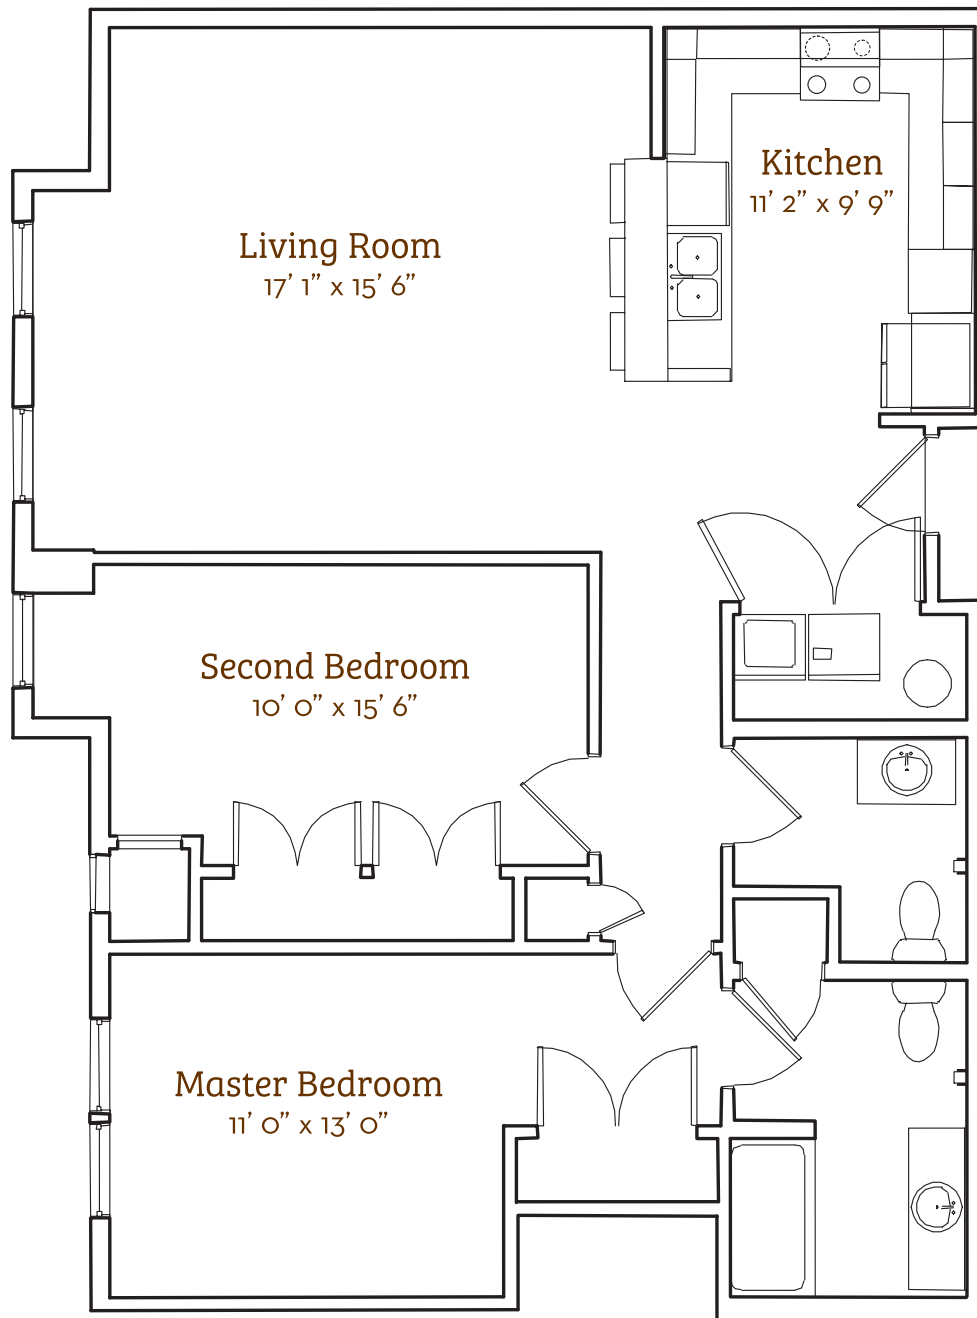

# Parkland

2 Bed & 1.5 Bath Apartment  
1088 sq. ft.

40 • Givens Gerber Park

\*Slight variations in floor plans may exist. Not drawn to scale.

Contact Us! Call (828) 771-2207 or visit [givensgerberpark.org](http://givensgerberpark.org).