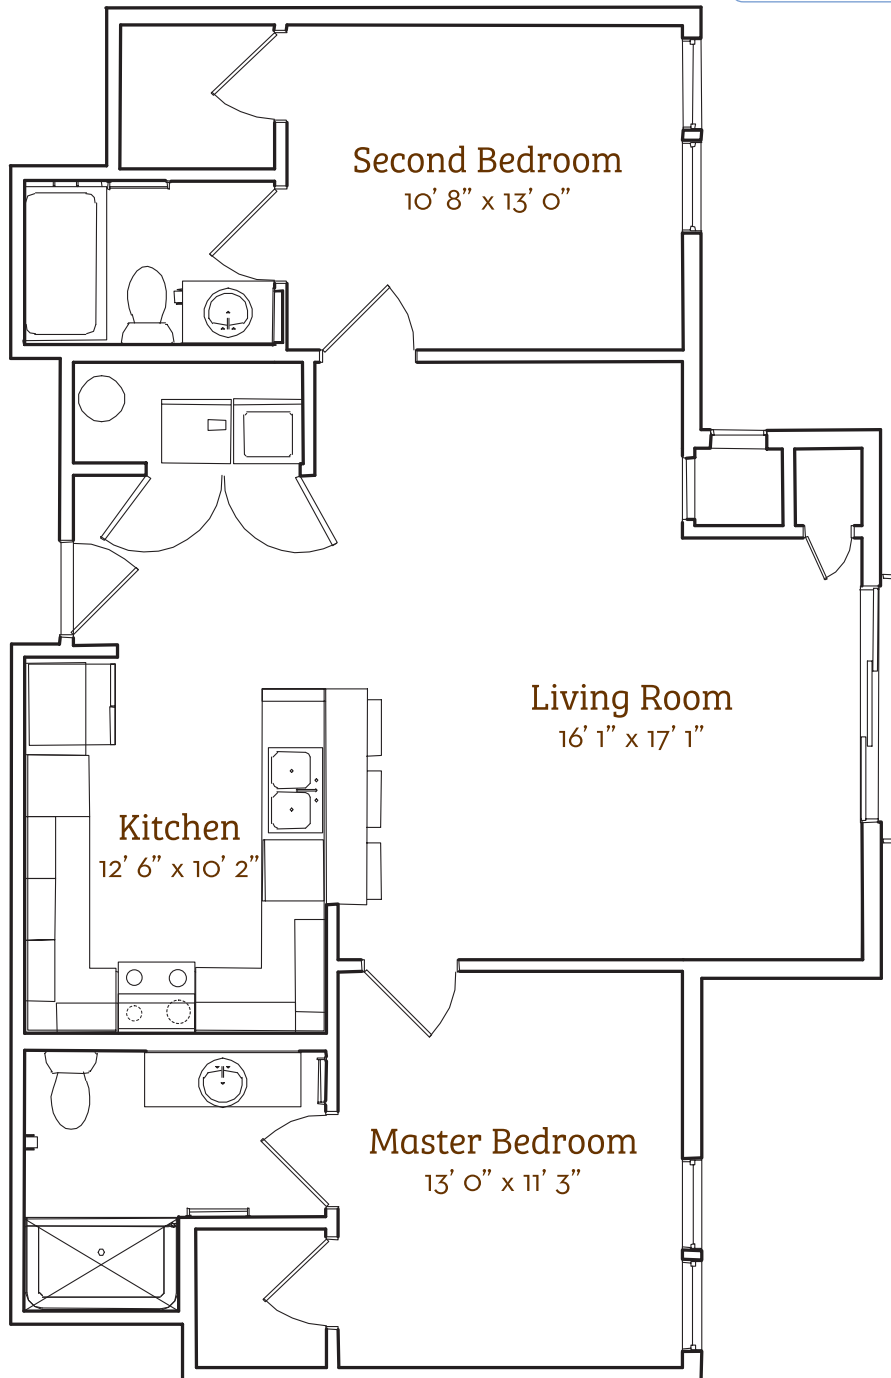

Roxbury

2 Bed & 2 Bath Apartment
987 sq. ft.

40 • Givens Gerber Park

*Slight variations in floor plans may exist. Not drawn to scale.

Contact Us! Call (828) 771-2207 or visit givensgerberpark.org.