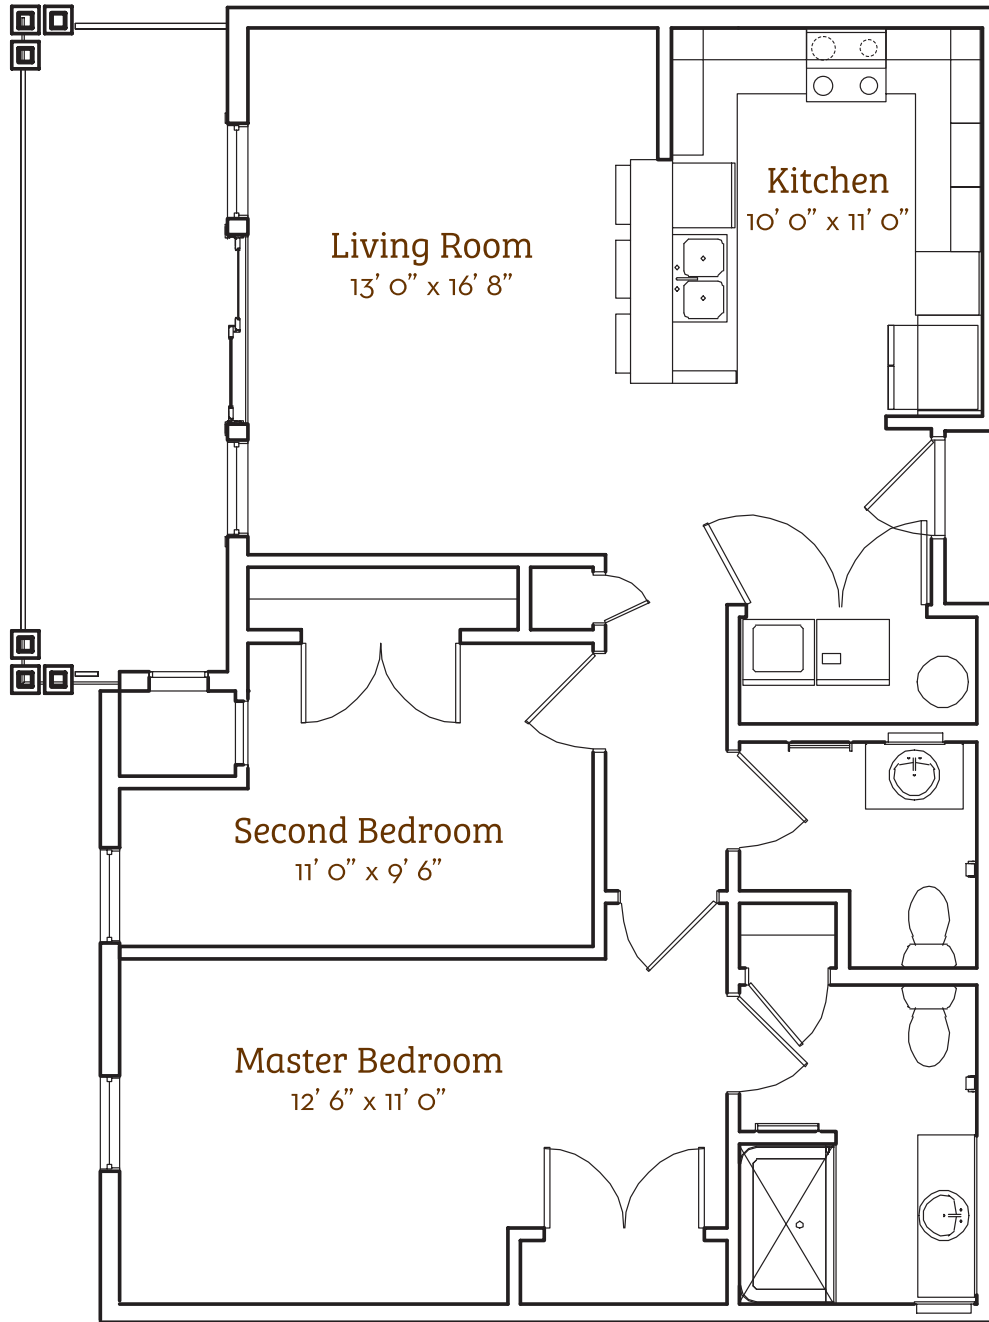

# Stayman

2 Bed & 1.5 Bath Apartment  
982 sq. ft.

*Givens*  
GERBER  
PARK

40 • Givens Gerber Park

\*Slight variations in floor plans may exist. Not drawn to scale.

*Contact Us!* Call (828) 771-2207 or visit [givensgerberpark.org](http://givensgerberpark.org).