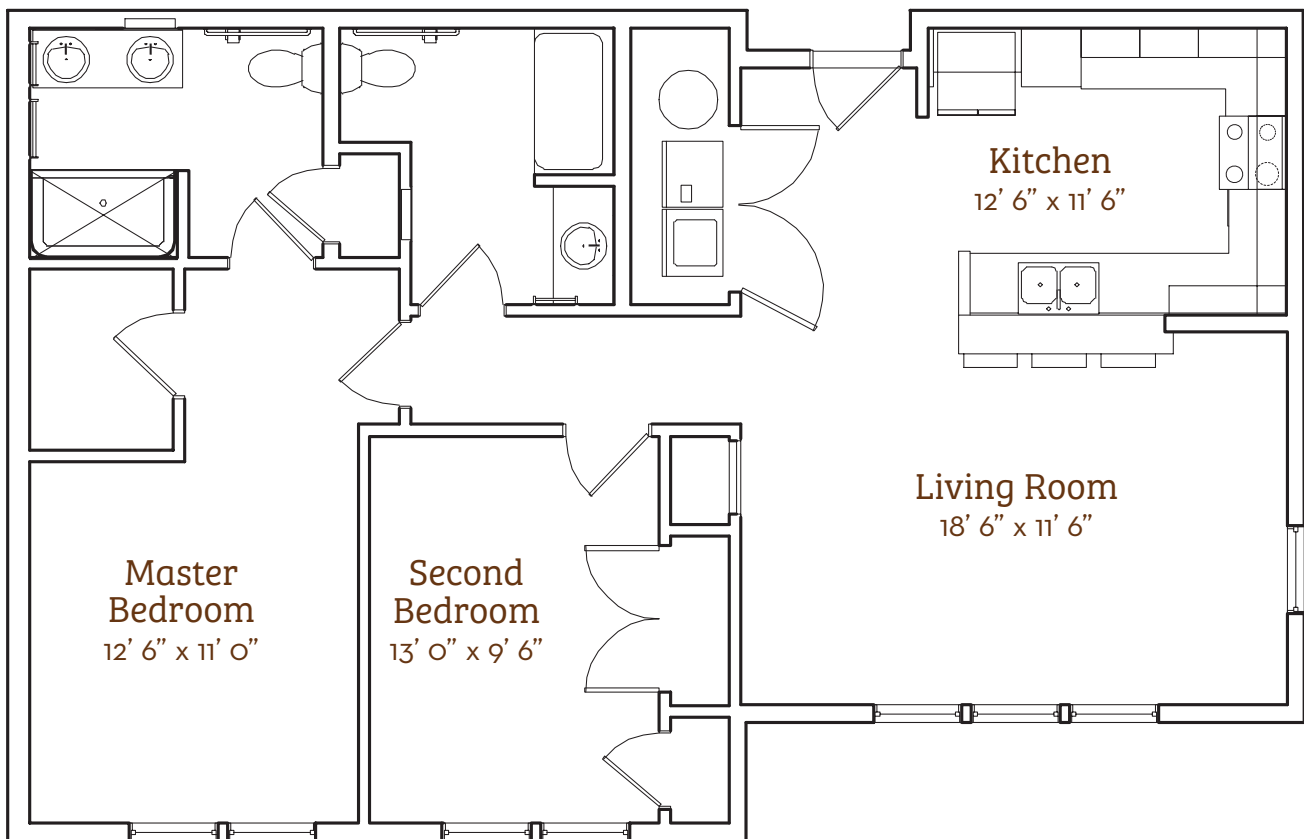

Belmont

2 Bed & 2 Bath Apartment
1066 sq. ft.

60 • Givens Gerber Park

Slight variations in floor plans may exist. Not drawn to scale.
*Square footage is approximate.

Contact Us! Call (828) 771-2207 or visit givensgerberpark.org.