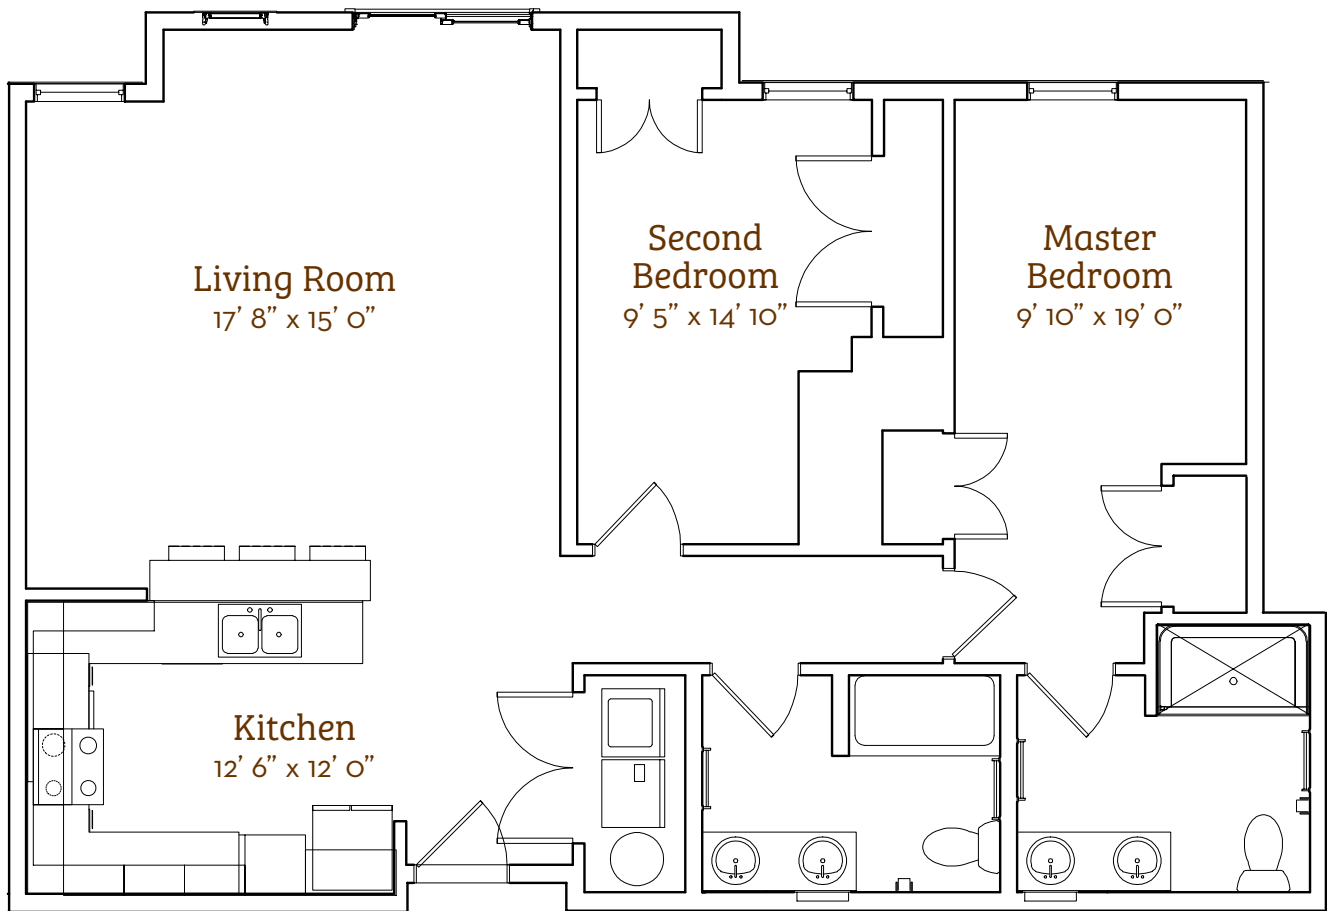

Cortland

2 Bed & 2 Bath Apartment
1089 sq. ft.

60 • Givens Gerber Park

*Slight variations in floor plans may exist. Not drawn to scale.
Square footage is approximate.

Contact Us! Call (828) 771-2207 or visit givensgerberpark.org.