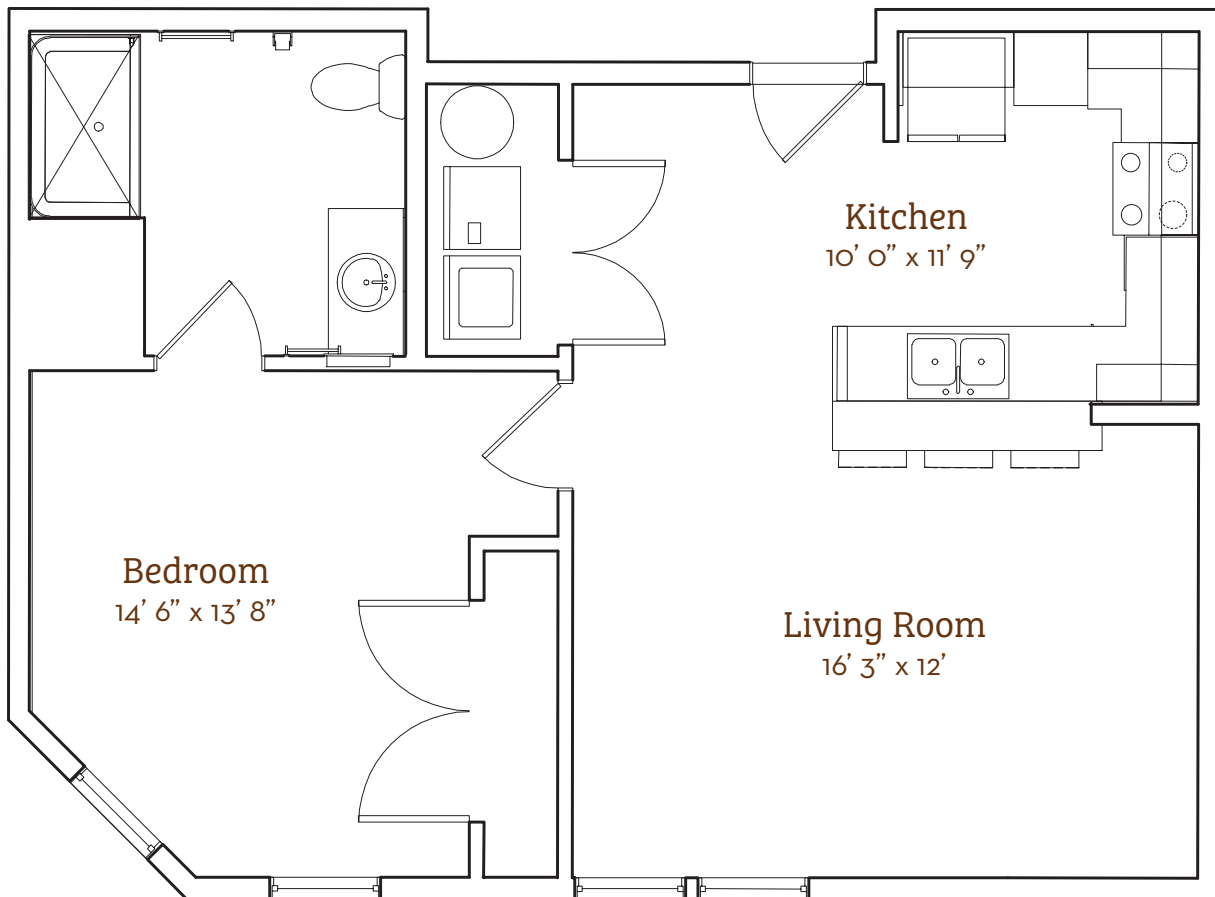

Elstar

1 Bed & 1 Bath Apartment
701 sq. ft.

60 • Givens Gerber Park

*Slight variations in floor plans may exist. Not drawn to scale.
Square footage is approximate.

Contact Us! Call (828) 771-2207 or visit givensgerberpark.org.