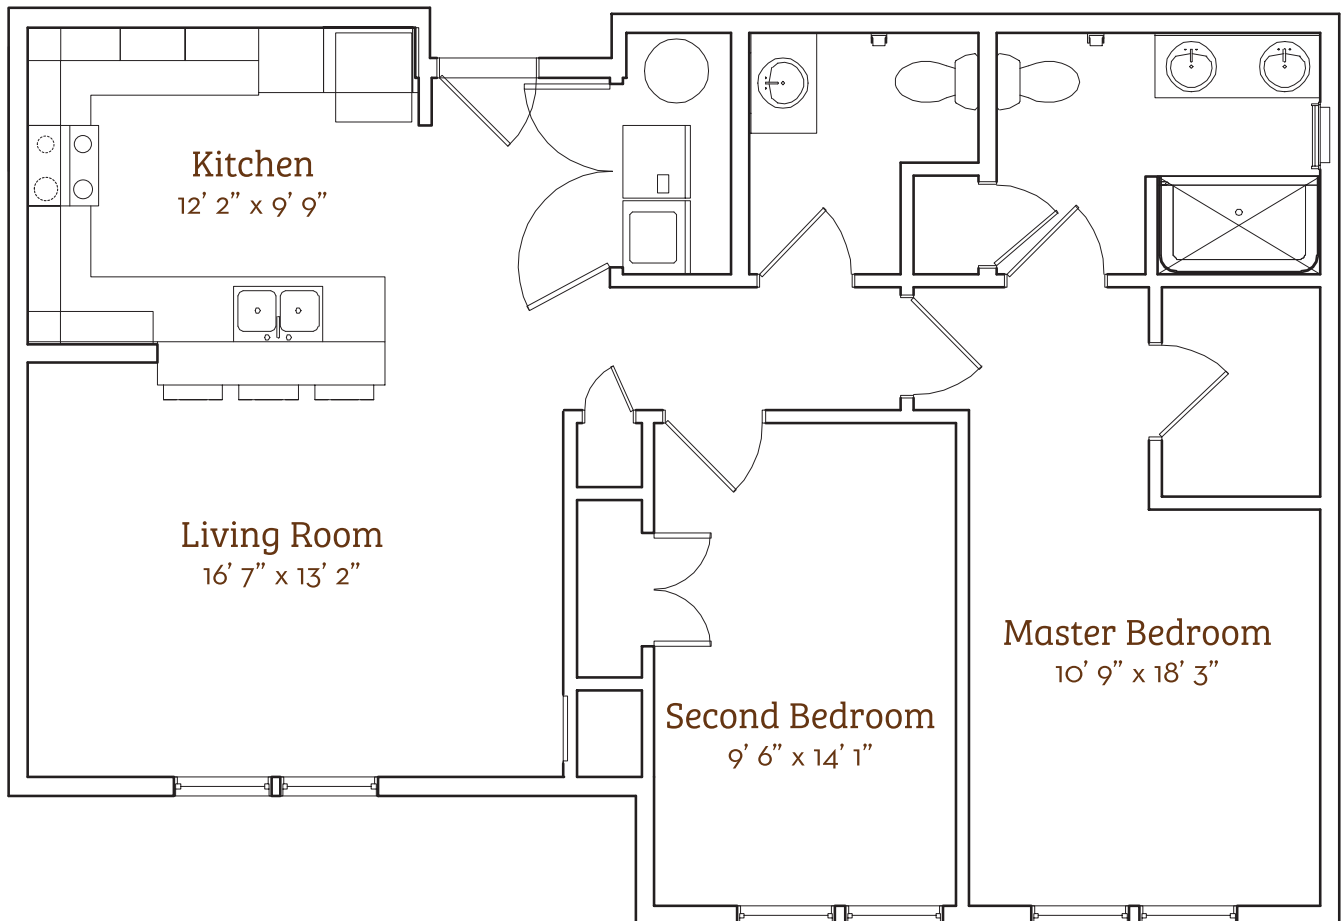

Garland

2 Bed & 1.5 Bath Apartment
988 sq. ft.

50 • Givens Gerber Park

*Slight variations in floor plans may exist. Not drawn to scale.
Square footage is approximate.

Contact Us! Call (828) 771-2207 or visit givensgerberpark.org.