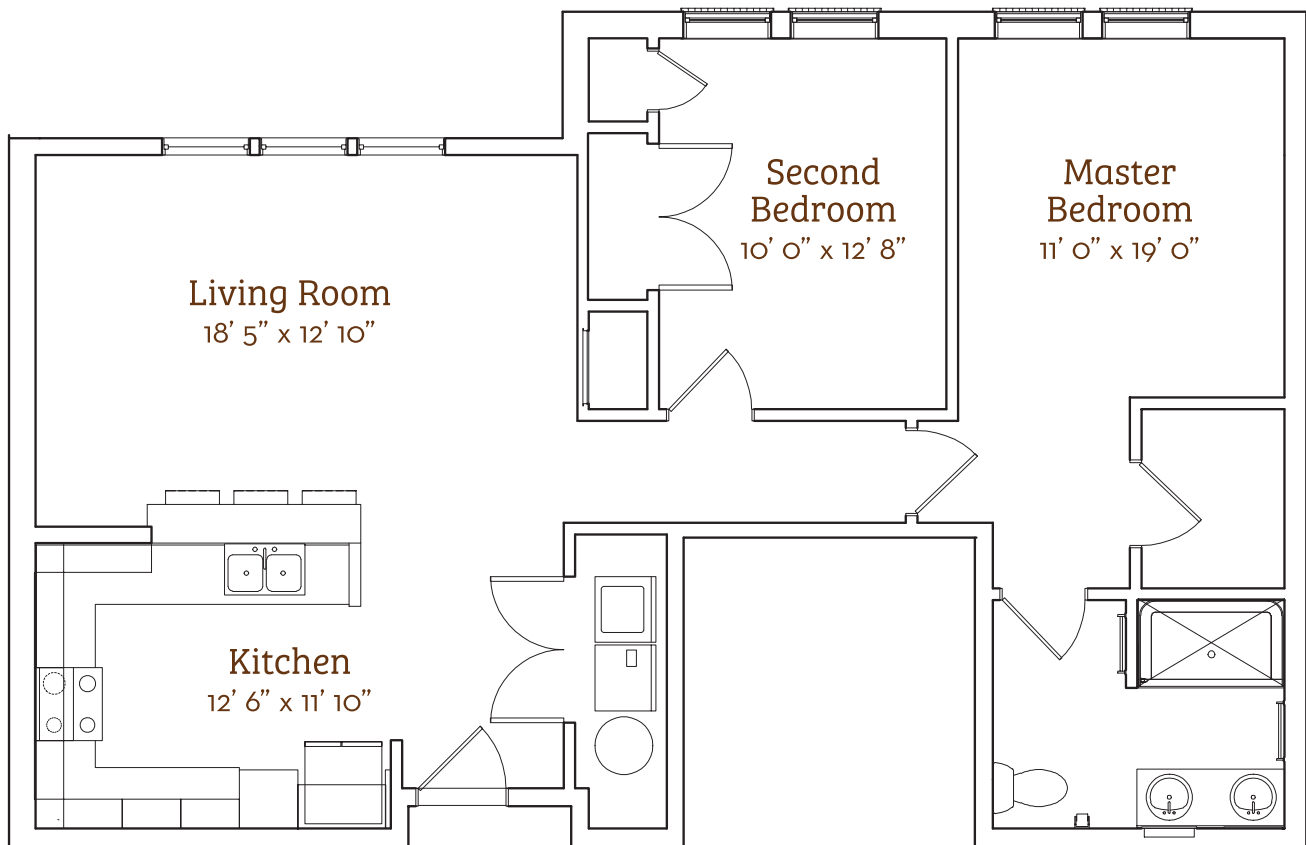

Goldspur

2 Bed & 1 Bath Apartment
949 sq. ft.

Givens
GERBER
PARK

60 • Givens Gerber Park

*Slight variations in floor plans may exist. Not drawn to scale.
Square footage is approximate.

Contact Us! Call (828) 771-2207 or visit givensgerberpark.org.