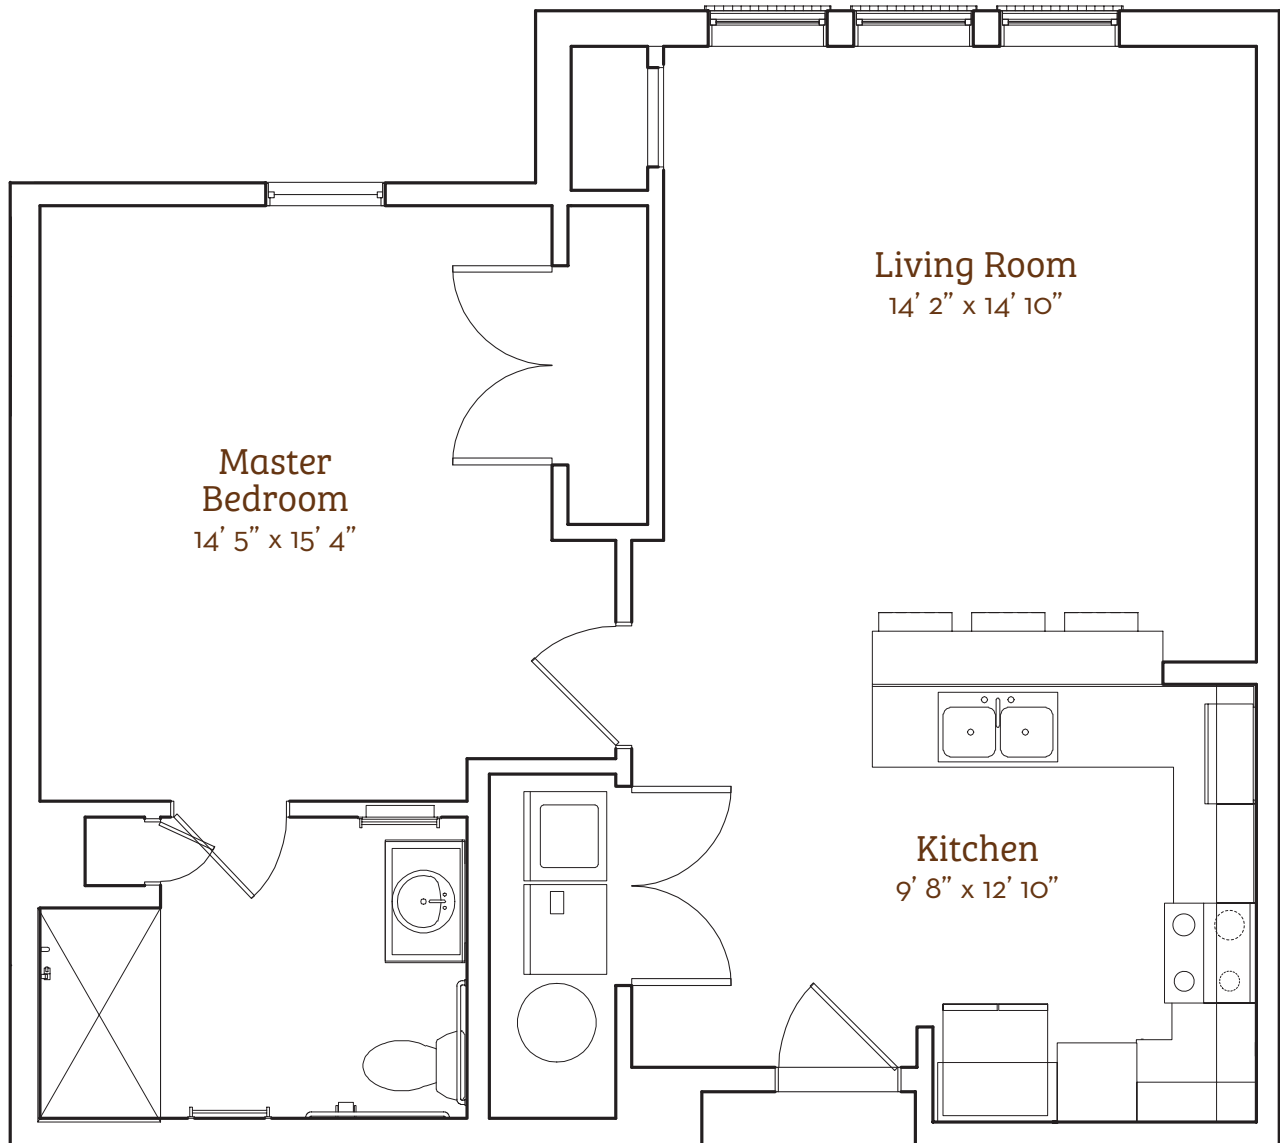

# Redfield

1 Bed & 1 Bath Apartment  
762 sq. ft.

*Givens*  
GERBER  
PARK

60 • Givens Gerber Park

*Slight variations in floor plans may exist. Not drawn to scale.  
\*Square footage is approximate.*

*Contact Us!* Call (828) 771-2207 or visit [givensgerberpark.org](http://givensgerberpark.org).