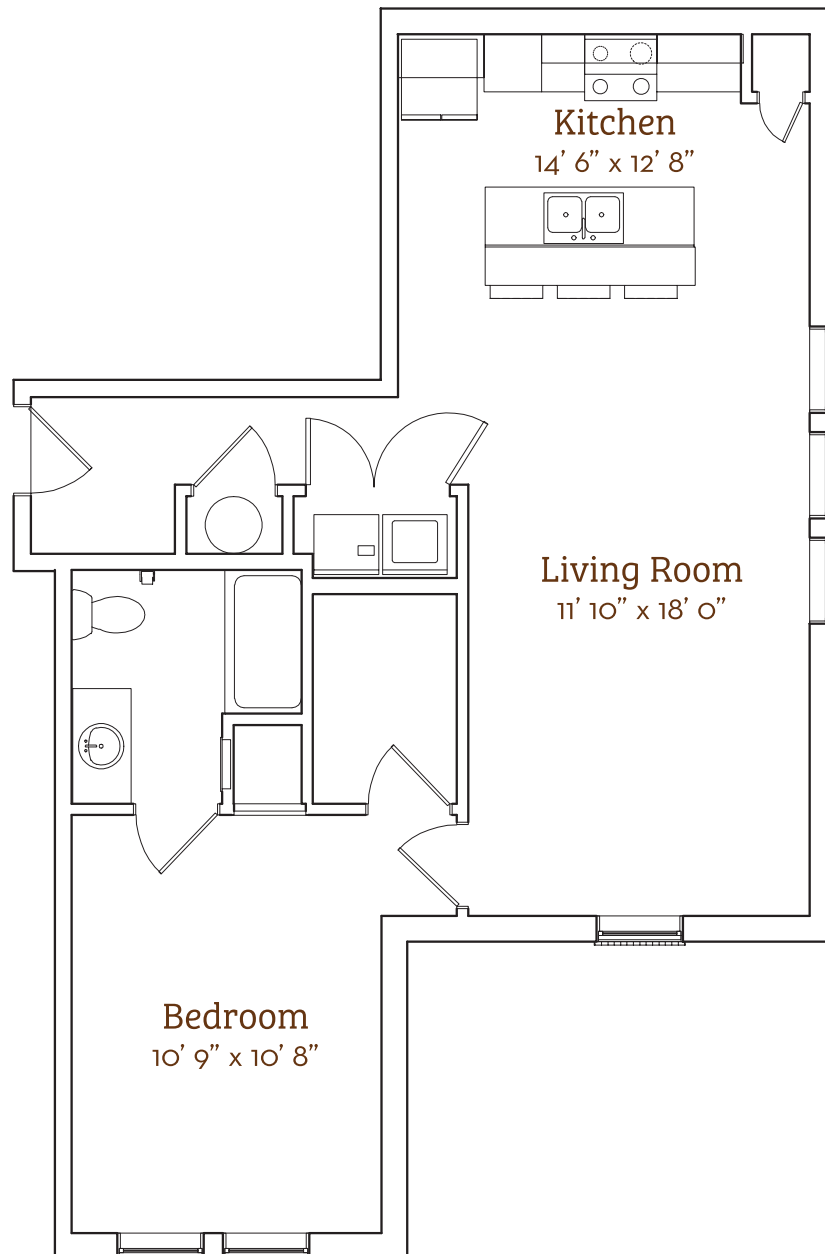

Sundance

1 Bed & 1 Bath Apartment
768 sq. ft.

60 • Givens Gerber Park

*Slight variations in floor plans may exist. Not drawn to scale.
Square footage is approximate.

Contact Us! Call (828) 771-2207 or visit givensgerberpark.org.