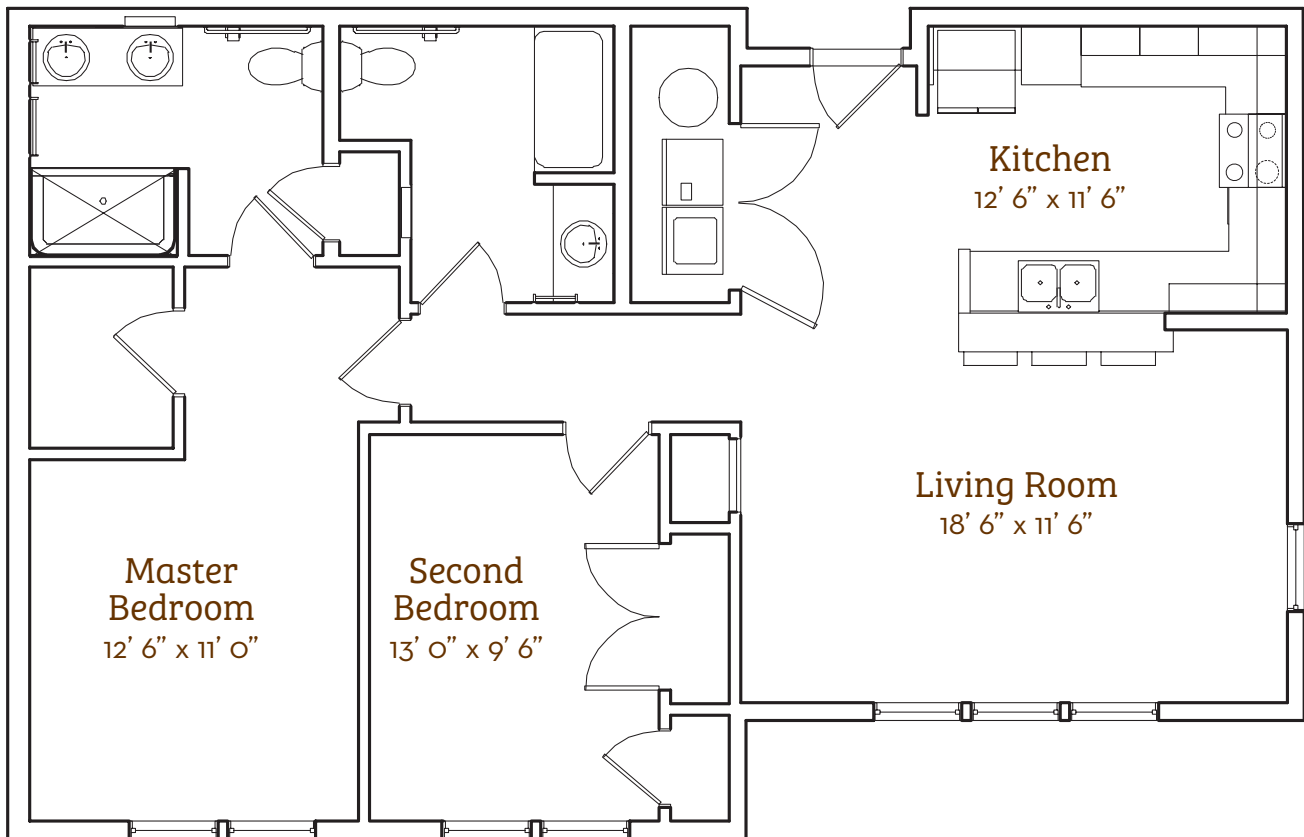

Belmont

2 Bed & 2 Bath Apartment
1066 sq. ft.

Givens
GERBER
PARK

60 • Givens Gerber Park

**Slight variations in floor plans may exist. Not drawn to scale.*

Contact Us! Call (828) 771-2207 or visit givensgerberpark.org.

Belmont

2 Bed & 2 Bath Apartment
1066 sq. ft.

60 • Givens Gerber Park

*Slight variations in floor plans may exist. Not drawn to scale.

Contact Us! Call (828) 771-2207 or visit givensgerberpark.org.