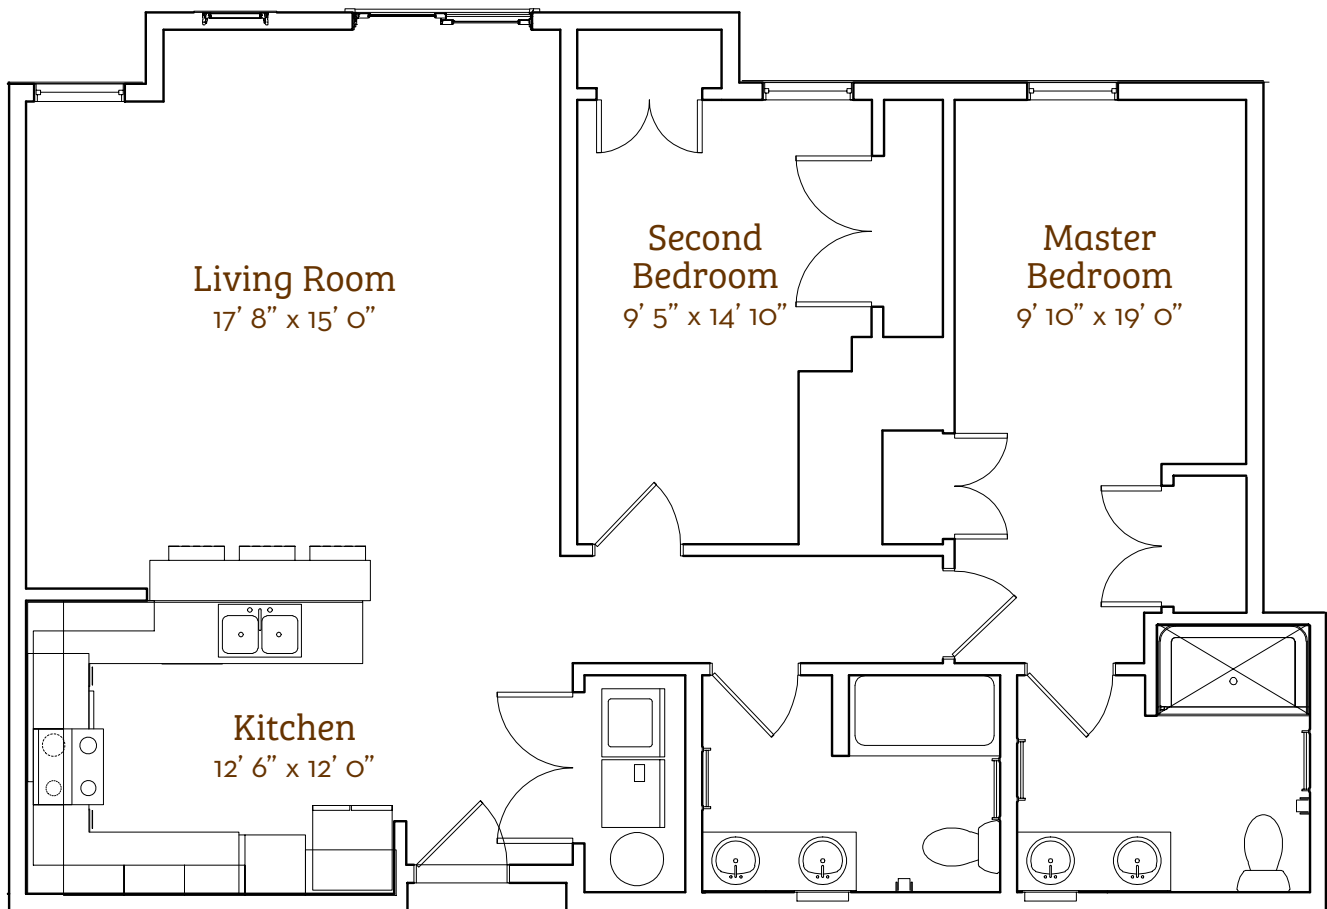

Cortland

2 Bed & 2 Bath Apartment
1089 sq. ft.

Givens
GERBER
PARK

60 • Givens Gerber Park

**Slight variations in floor plans may exist. Not drawn to scale.*

Contact Us! Call (828) 771-2207 or visit givensgerberpark.org.

Cortland

2 Bed & 2 Bath Apartment
1089 sq. ft.

60 • Givens Gerber Park

**Slight variations in floor plans may exist. Not drawn to scale.*

Contact Us! Call (828) 771-2207 or visit givensgerberpark.org.