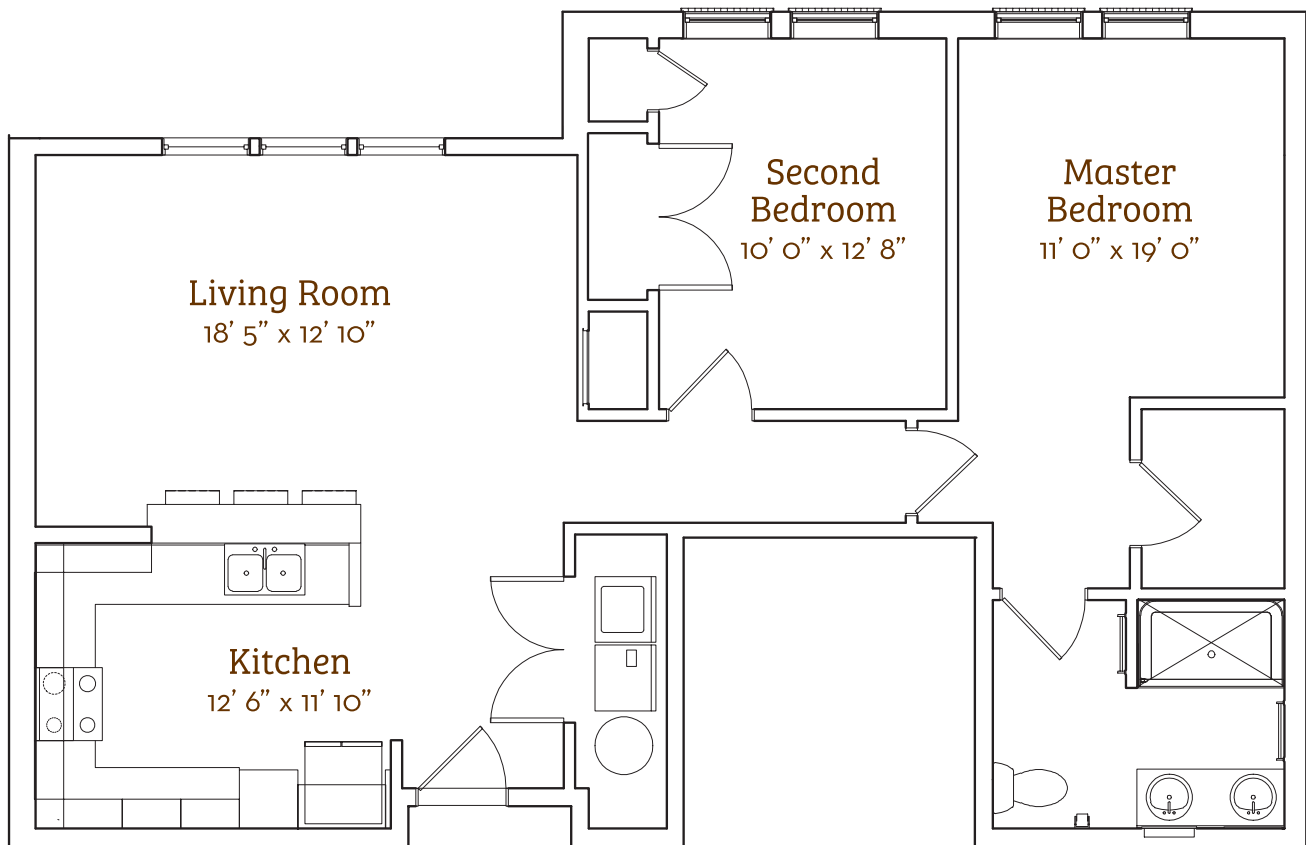

Goldspur

2 Bed & 1 Bath Apartment
949 sq. ft.

Givens
GERBER
PARK

60 • Givens Gerber Park

**Slight variations in floor plans may exist. Not drawn to scale.*

Contact Us! Call (828) 771-2207 or visit givensgerberpark.org.