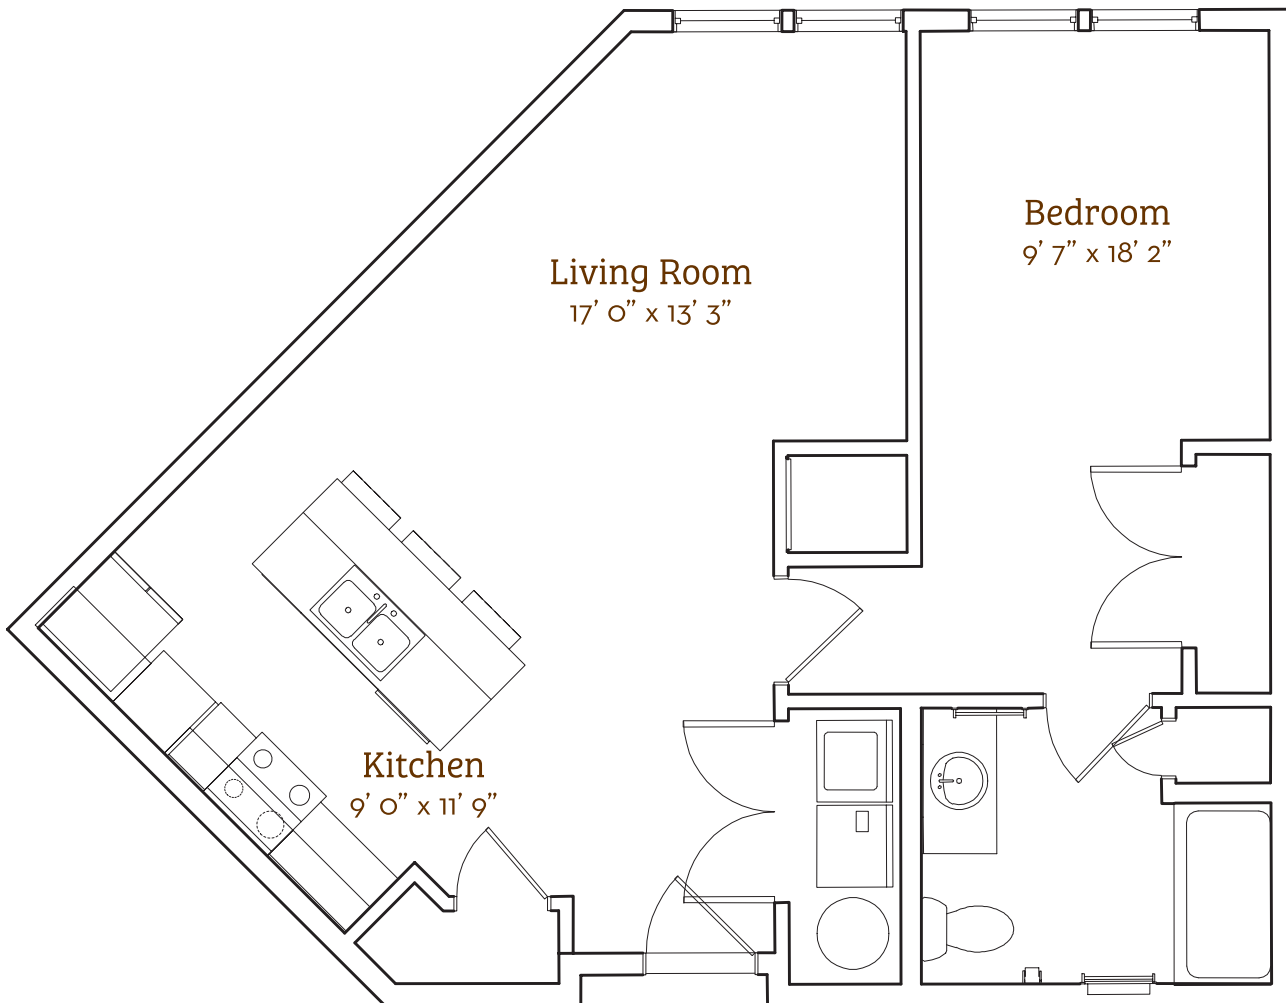

Goodland

1 Bed & 1 Bath Apartment
699 sq. ft.

Givens
GERBER
PARK

60 • Givens Gerber Park

**Slight variations in floor plans may exist. Not drawn to scale.*

Contact Us! Call (828) 771-2207 or visit givensgerberpark.org.

Goodland

1 Bed & 1 Bath Apartment
699 sq. ft.

60 • Givens Gerber Park

*Slight variations in floor plans may exist. Not drawn to scale.

Contact Us! Call (828) 771-2207 or visit givensgerberpark.org.