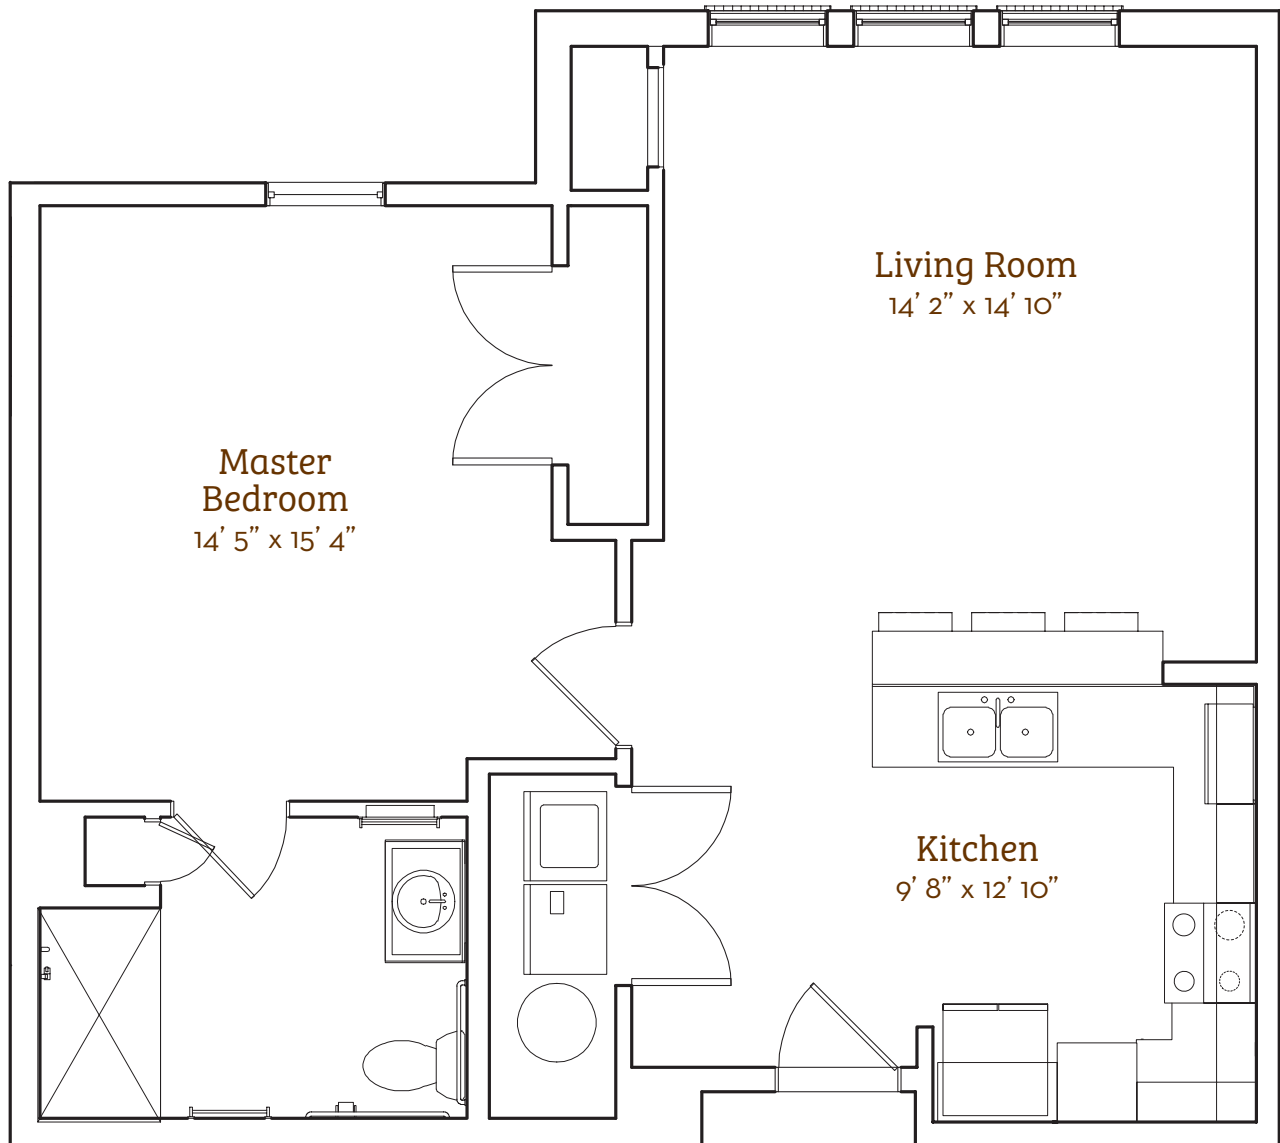

# Redfield

1 Bed & 1 Bath Apartment  
762 sq. ft.

*Givens*  
GERBER  
PARK

60 • Givens Gerber Park

\*Slight variations in floor plans may exist. Not drawn to scale.

*Contact Us!* Call (828) 771-2207 or visit [givensgerberpark.org](http://givensgerberpark.org).