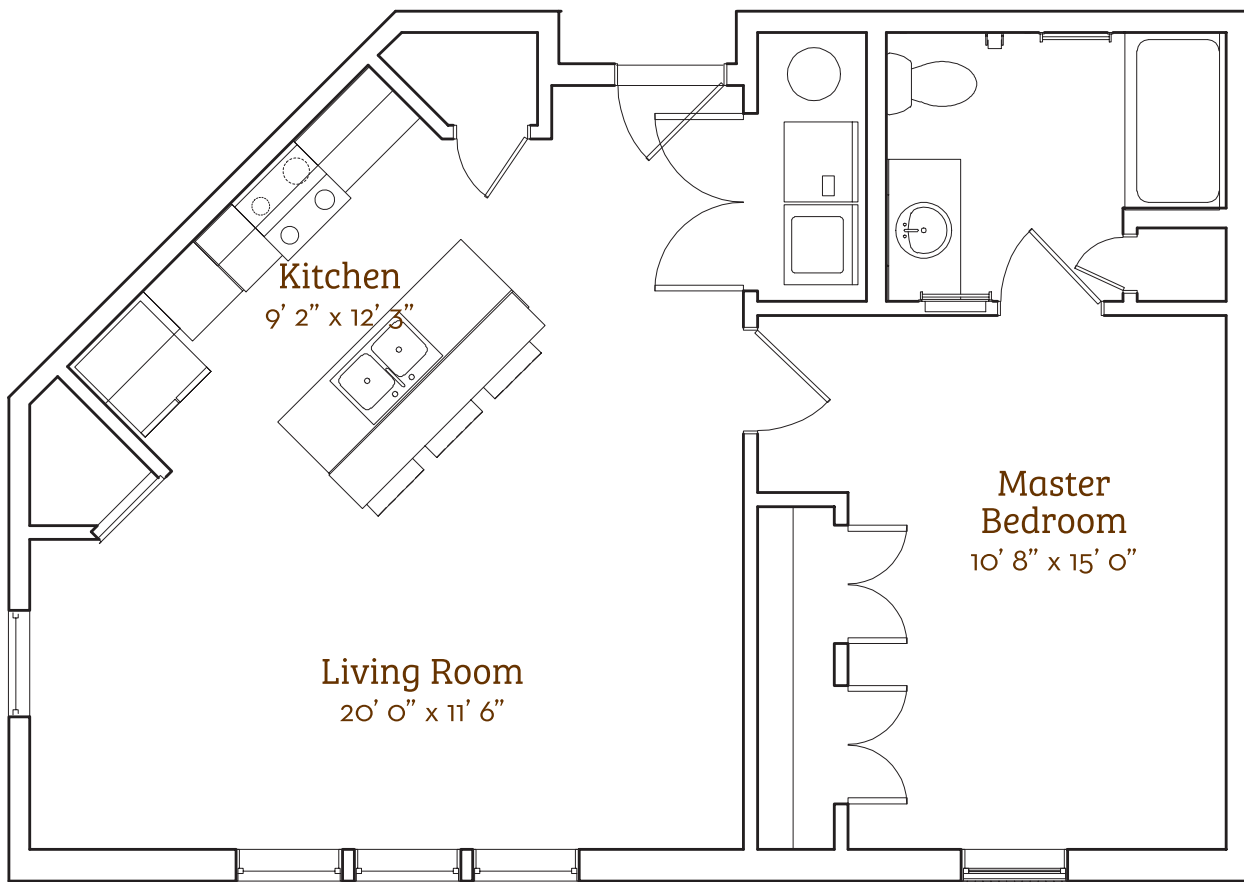

Sapora

1 Bed & 1 Bath Apartment
700 sq. ft.

Givens
GERBER
PARK

60 • Givens Gerber Park

**Slight variations in floor plans may exist. Not drawn to scale.*

Contact Us! Call (828) 771-2207 or visit givensgerberpark.org.

Sapora

1 Bed & 1 Bath Apartment
700 sq. ft.

60 • Givens Gerber Park

**Slight variations in floor plans may exist. Not drawn to scale.*

Contact Us! Call (828) 771-2207 or visit givensgerberpark.org.