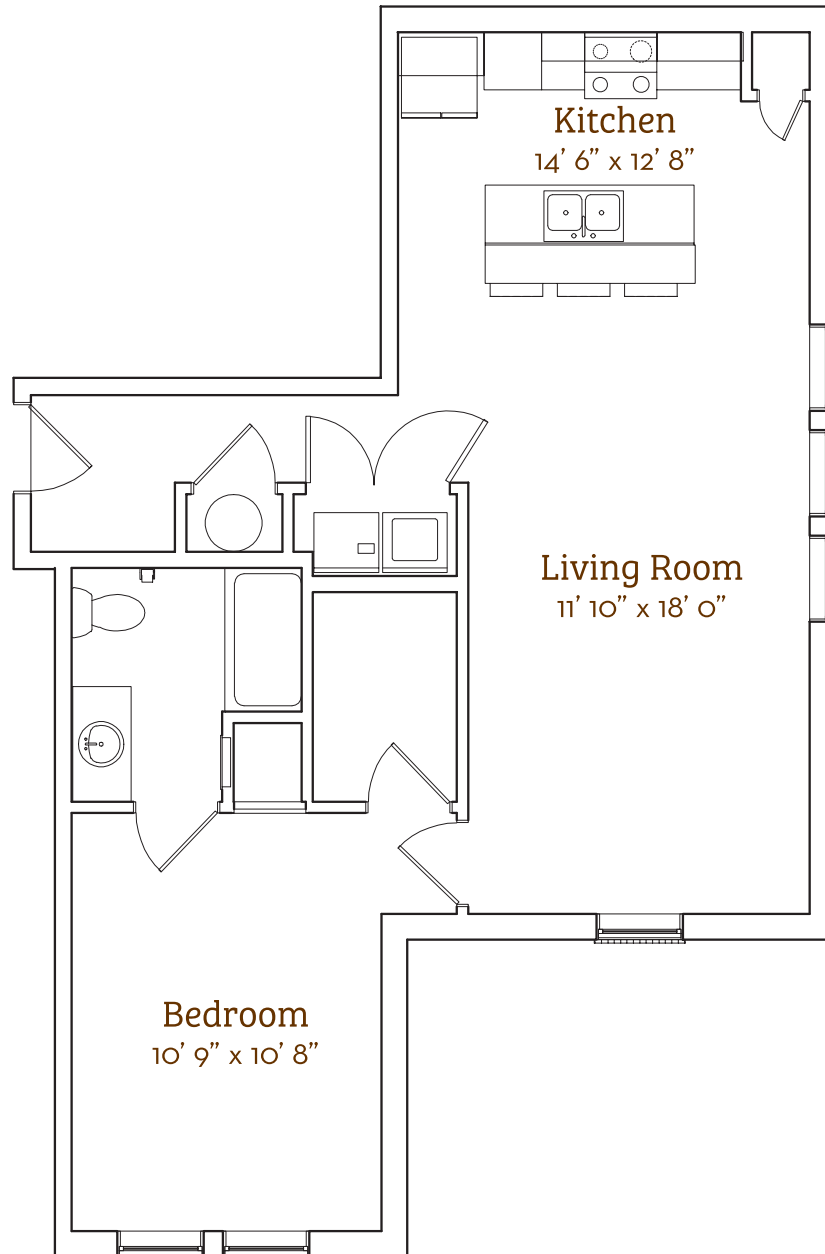

# Sundance

1 Bed & 1 Bath Apartment  
768 sq. ft.

*Givens*  
GERBER  
PARK

60 • Givens Gerber Park

*\*Slight variations in floor plans may exist. Not drawn to scale.*

*Contact Us!* Call (828) 771-2207 or visit [givensgerberpark.org](http://givensgerberpark.org).

# Sundance

1 Bed & 1 Bath Apartment  
768 sq. ft.

60 • Givens Gerber Park

*\*Slight variations in floor plans may exist. Not drawn to scale.*

*Contact Us!* Call (828) 771-2207 or visit [givensgerberpark.org](http://givensgerberpark.org).