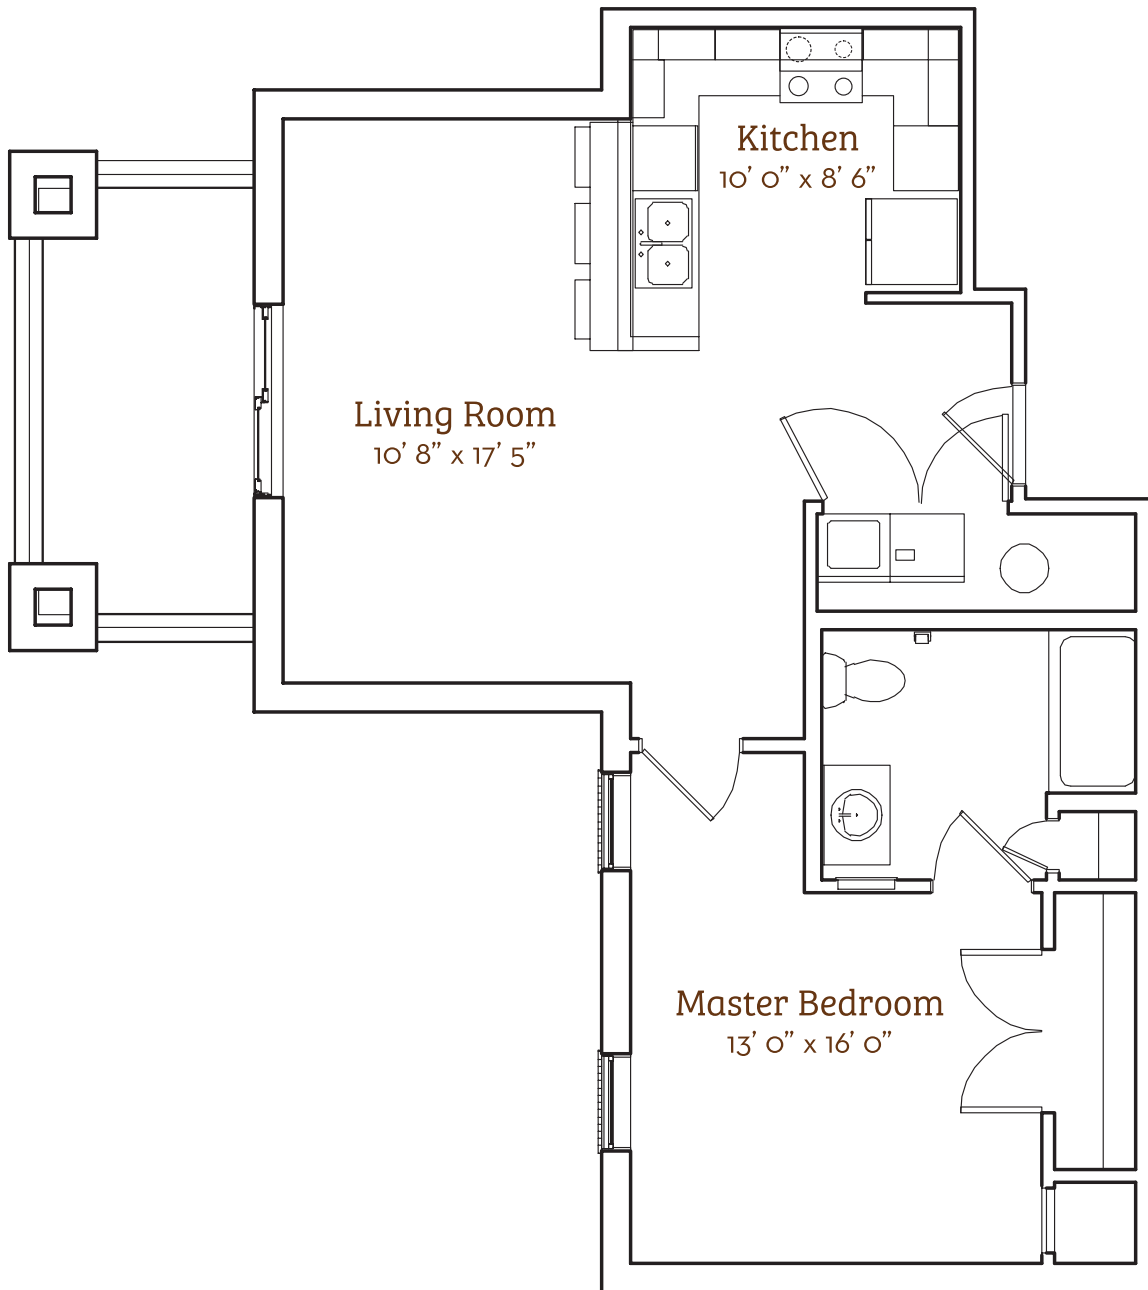

Pippen

1 Bed & 1 Bath Apartment
694 sq. ft.

40 • Givens Gerber Park

*Slight variations in floor plans may exist. Not drawn to scale.
Square footage is approximate.

Contact Us! Call (828) 771-2207 or visit givensgerberpark.org.