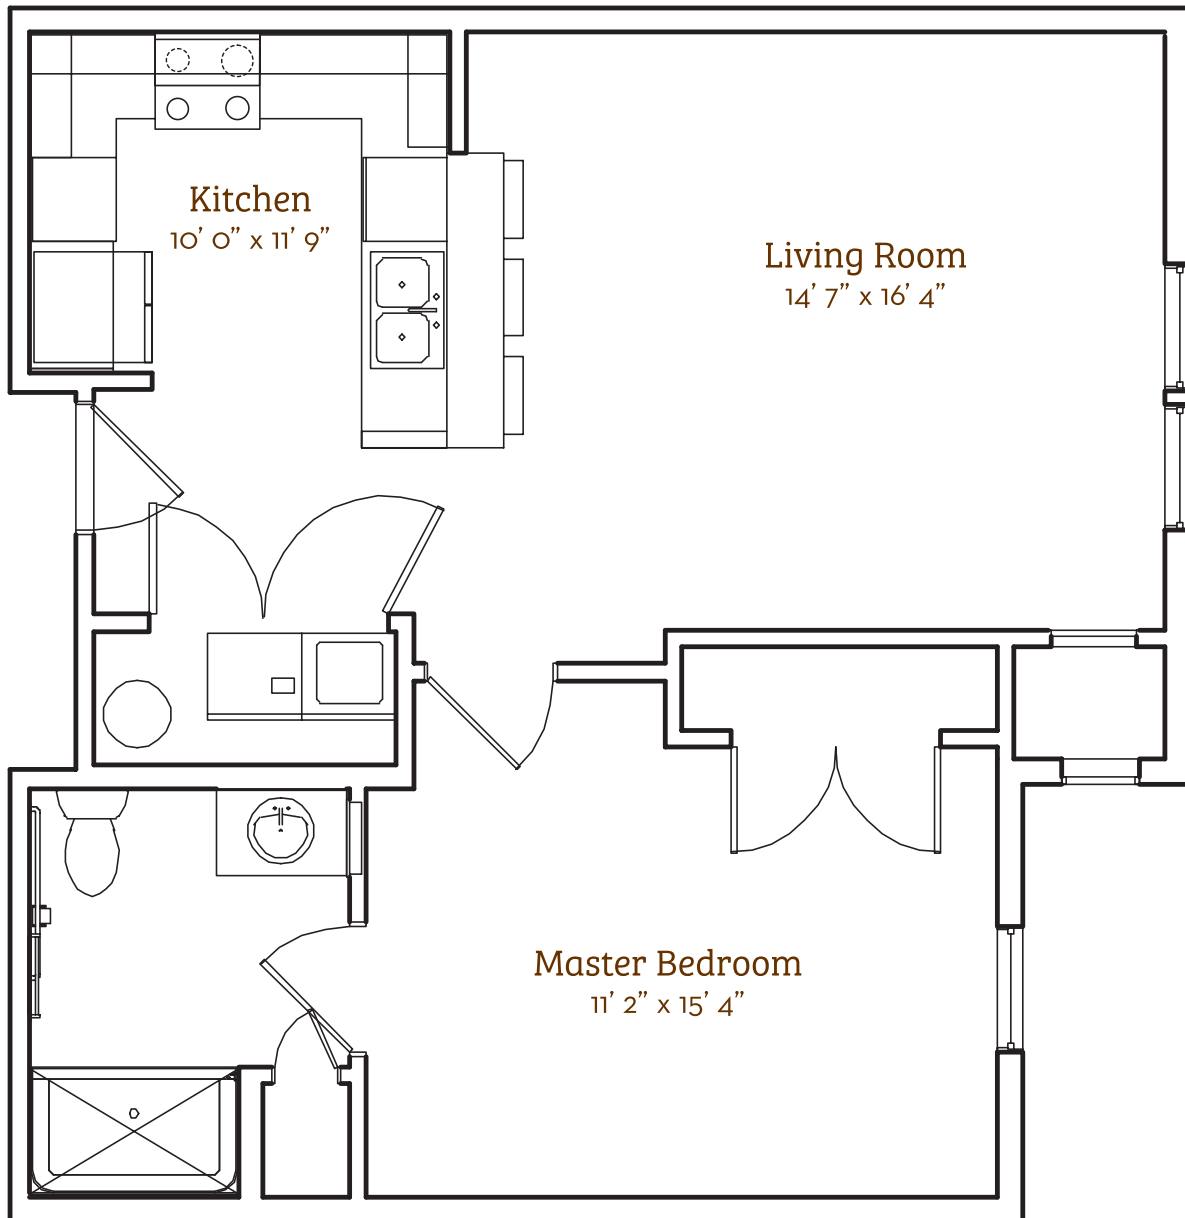

Jubilee

1 Bed & 1 Bath Apartment
694 sq. ft.

Givens
GERBER
PARK

40 • Givens Gerber Park

*Slight variations in floor plans may exist. Not drawn to scale.

Contact Us! Call (828) 771-2207 or visit givensgerberpark.org.