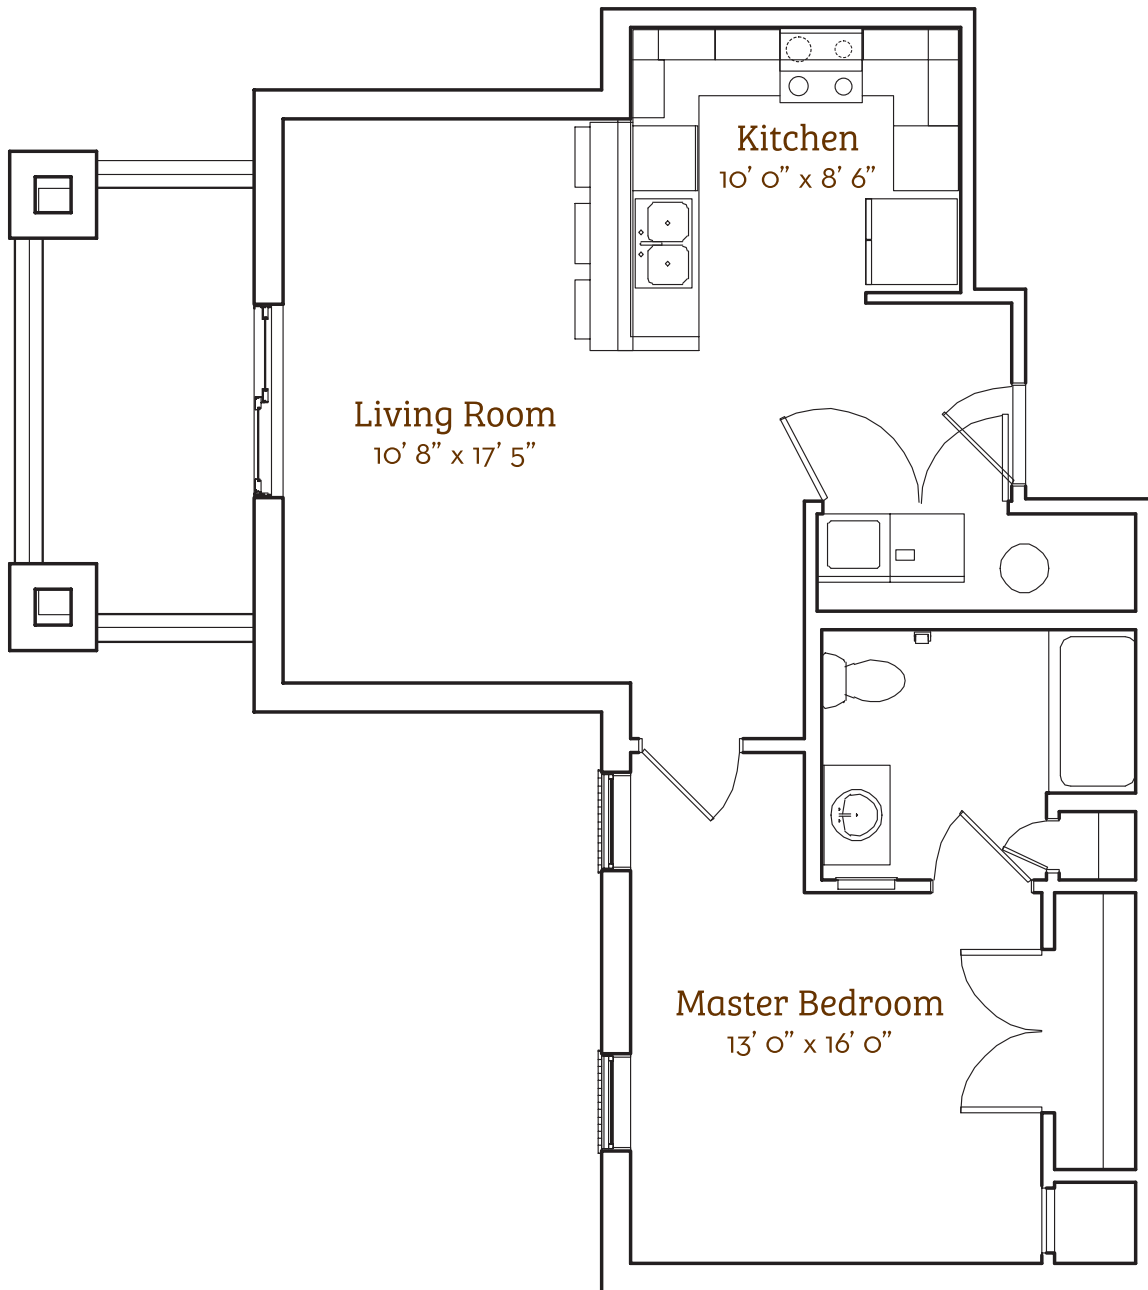

Pippen

1 Bed & 1 Bath Apartment
694 sq. ft.

Givens
GERBER
PARK

40 • Givens Gerber Park

**Slight variations in floor plans may exist. Not drawn to scale.*

Contact Us! Call (828) 771-2207 or visit givensgerberpark.org.